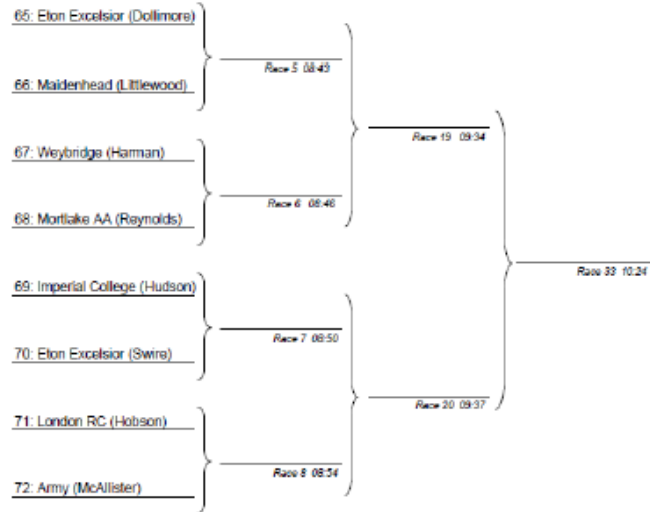

Open Novice Single Sculls