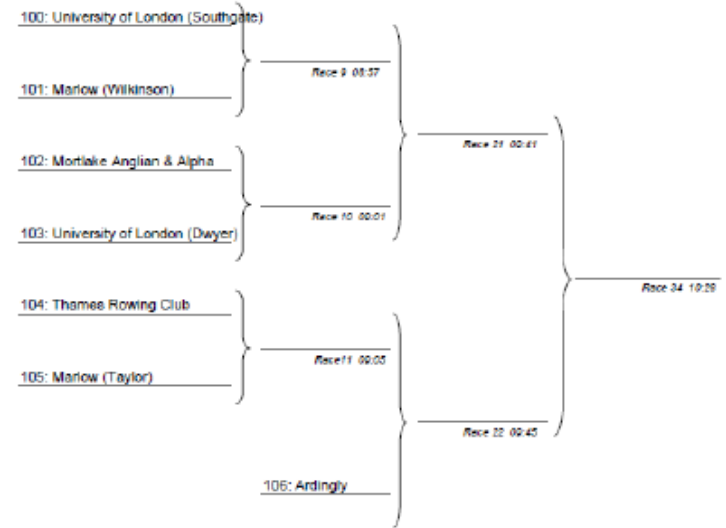

Womens' Intermediate 3 Double Sculls