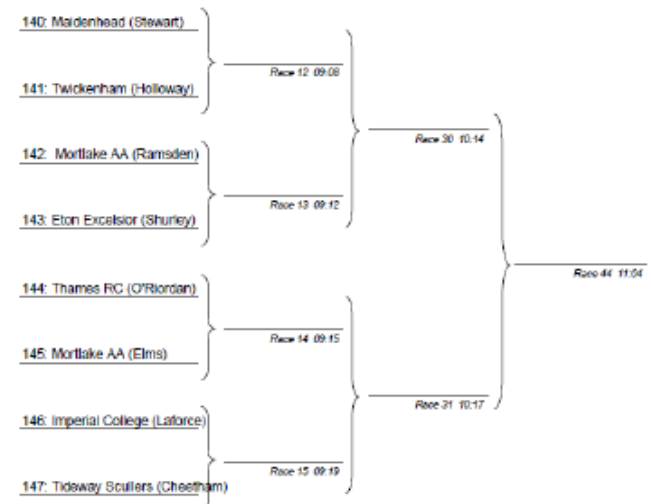

Womens' Novice Single Sculls