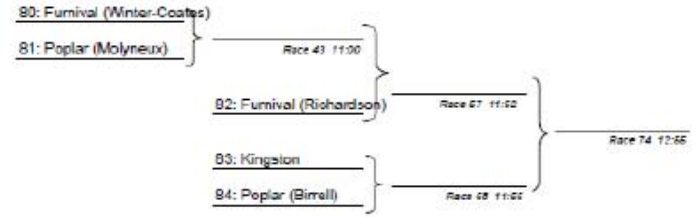

Womens' Intermediate 2 Coxed Four