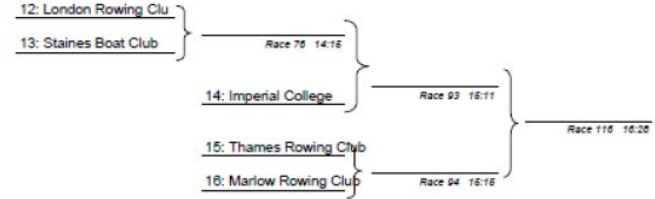

Open Intermediate 2 Coxless Fours