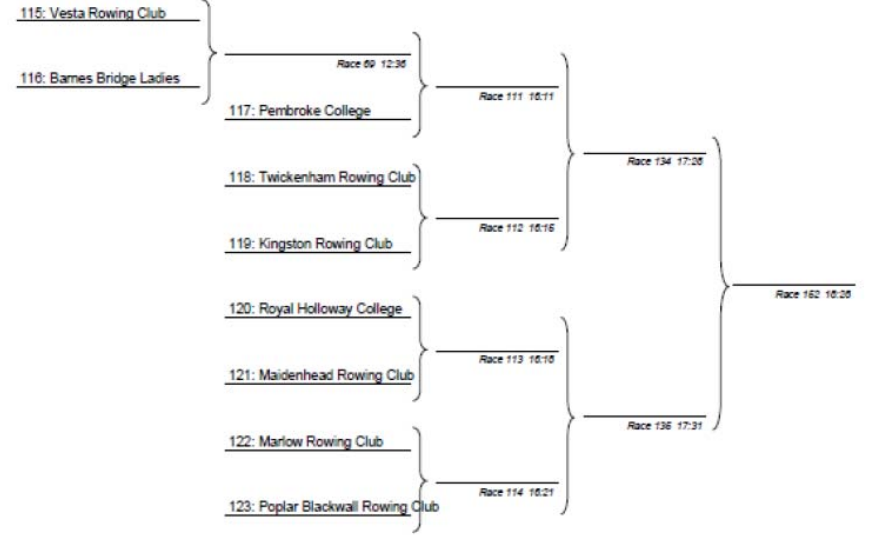

Womens' Novice Eights