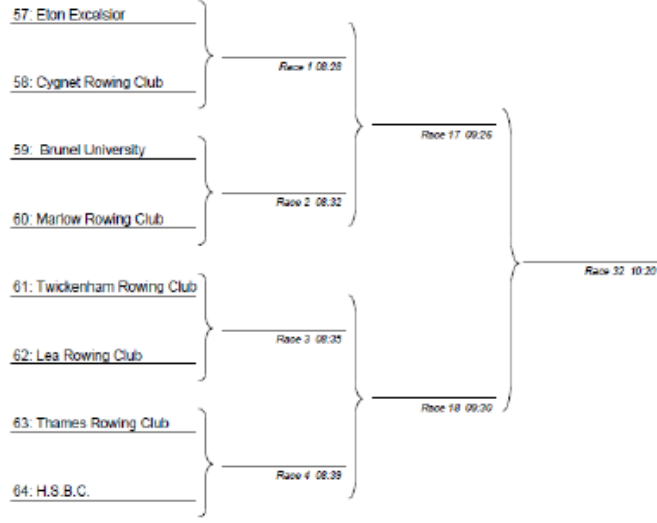

Open Novice Coxed Fours

Twickenham 09

MASTER & FINISH COPY

VERSION 2.1

Race	Time	Event	Prev Race	SURREY (Enclosure)	MIDDLESEX	RESULT	VERDICT	TIME	Next Race No.	Next Race Time
23	9:48	W NOV 4+ DIV 1		134: Twickenham (Gilbert)	125: Barnes Bridge Ladies (Grobler)				35	10:31
24	9:52	W NOV 4+ DIV 2		135: Poplar	130: Kingston				37	10:39
25	9:55	IM2 1x		17: Tideway Scullers (Livy)	18: London (Amess)				39	10:46
26	9:59	IM2 1x		19: London (Coughlan)	20: Thames (Dornance-King)				39	10:46
27	10:03	W IM2 2x		88: Univ London WBC	89: Marlow				40	10:50
28	10:06	W IM2 2x		90: Thames	91: Tideway Scullers				41	10:53
29	10:10	Ve/D 2x	16	155: Quintin / 156: Adngly	157: Marlow				FINAL	
30	10:14	W NOV 1x	12 & 13	140: Maidenhead (Stewart) / 141: TwRC (Holloway)	142: Mortlake (Ramsden) / 143: Eton Excelsior (Shurley)				44	11:04
31	10:17	W NOV 1x	14 & 15	144: Thames (O'Riordan) / 145: Mortlake (Elms)	146: Imperial Coll. (Laforce) / 147: Tideway Scullers (Cheetham)				44	11:04
32	10:20	NOV 4+	17 & 18	57: Eton Excelsior / 58: Cygnet / 59: Brunel Univ. / 60: Marlow	61: Twickenham / 62: Lea / 63: Thames / 64: HSBC				FINAL	
33	10:24	NOV 1x	19 & 20	65: Eton Excelsior (Dollimore) / 66: Maidenhead (Littlewood) / 67: Peppergate (Hamm) / 68: Mortlake (Reynolds)	69: Imperial College (Hudson) / 70: Eton Excelsior (Swire) / 71: London (Robson) / 72: Army (McLellan)				FINAL	
34	10:29	W IM3 2x	21 & 22	100: Univ London (Southgate) / 101: Marlow (Wilkinson) / 102: Mortlake / 103: Univ London (Dwyer)	104: Thames / 105: Marlow (Taylor) / 106: Adngly				FINAL	
35	10:31	W NOV 4+ DIV 1	23	124: Twickenham (Gilbert) / 125: Barnes Bridge Ladies (Grobler)	126: Maidenhead (Lakovic)				45	11:08
36	10:35	W NOV 4+ DIV 1		127: Marlow	128: Mortlake				45	11:08
37	10:39	W NOV 4+ DIV 2	24	139: Poplar / 130: Kingston	131: Barnes Bridge Ladies (Rangercroft)				46	11:11
38	10:42	W NOV 4+ DIV 2		132: Maidenhead (Bennett)	133: Twickenham (West)				46	11:11
39	10:46	IM2 1x	25 & 26	17: Tideway Scullers (Livy) / 18: London (Amess)	19: London (Coughlan) / 20: Thames (Dornance-King)				FINAL	
40	10:50	W IM2 2x	27	88: Univ London WBC / 89: Marlow	92: Stratford				54	11:41
41	10:55	W IM2 2x	28	90: Thames / 91: Tideway Scullers	93: Maidenhead				54	11:41
42	10:57	IM3 2x		39: Imperial College	40: Lea				55	11:44
43	11:00	W IM2 4+		80: Fumival (Coates)	81: Poplar (Moynoux)				57	11:52
44	11:04	W NOV 1x	30 & 31	140: Maidenhead (Stewart) / 141: TwRC (Holloway) / 142: Mortlake (Ramsden) / 143: Eton Excelsior (Shurley)	144: Thames (O'Riordan) / 145: Mortlake (Elms) / 146: Imperial Coll. (Laforce) / 147: Tideway Scullers (Cheetham)				FINAL