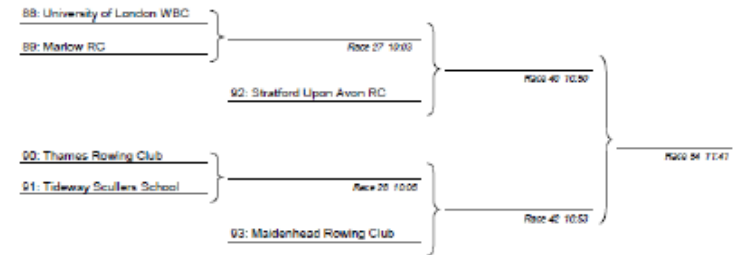

Womens' Intermediate 2 Double Sculls