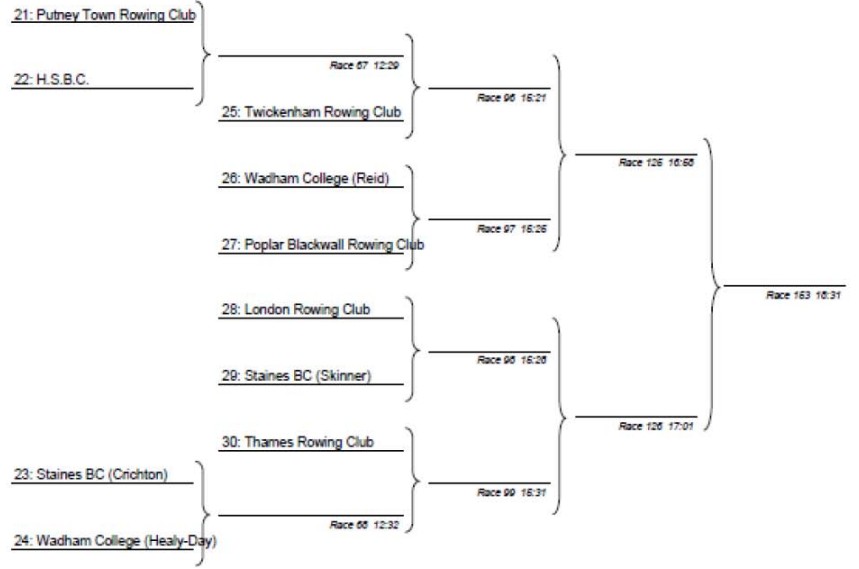

Open Intermediate 3 Eights

Womens' Intermediate 2 Eight