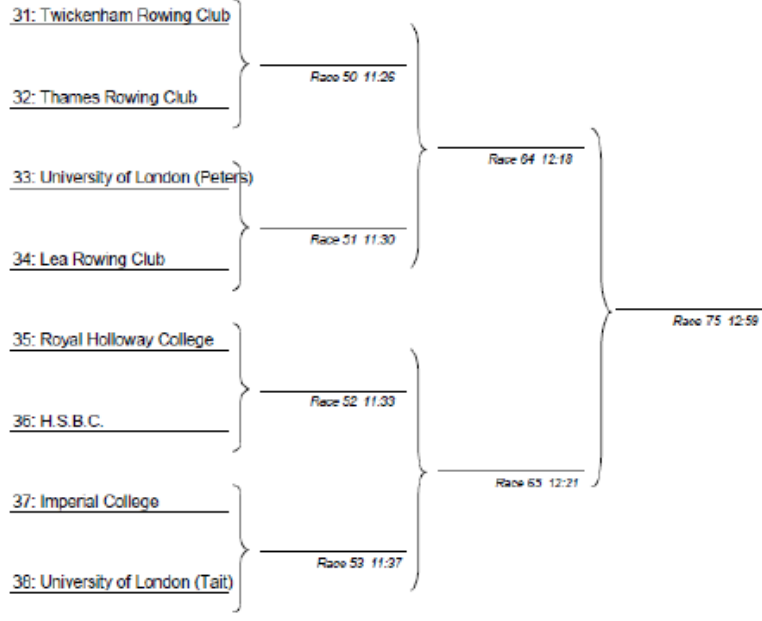

Womens' Novice Eights

Open Intermediate 2 Coxless Fours

Open Intermediate 2 Coxed Fours

## Open Intermediate 3 Coxed Fours