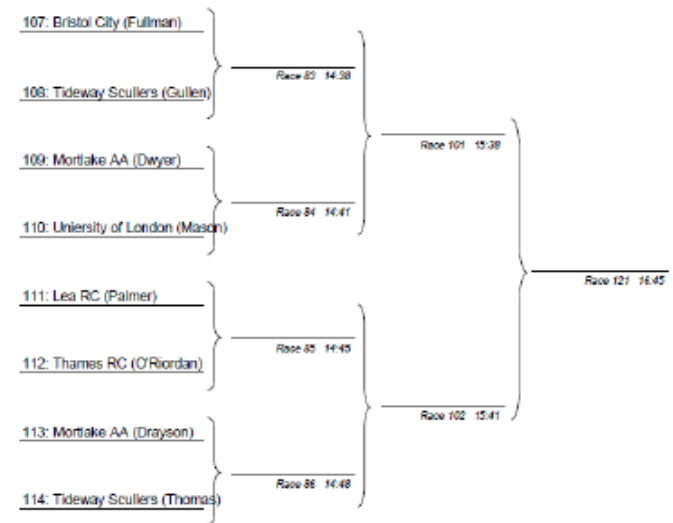

Womens' Intermediate 3 Single Sculls