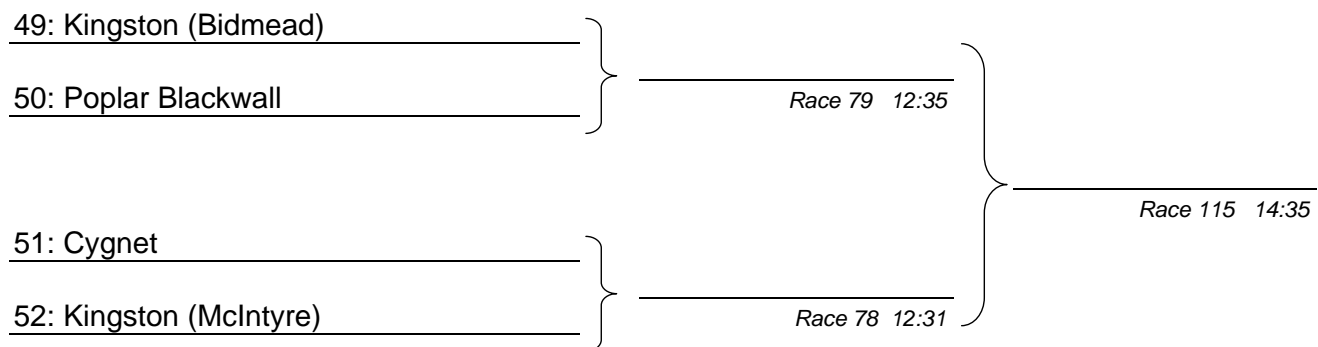

OPEN Novice Coxed Fours

First named crew is on the Surrey (Enclosure) station

OPEN Intermediate 3 Double Sculls

41: Surrey University

42: Gravesend RC

Race 59 11:28

43: Tideway Scullers School

Race 74 12:18

First named crew is on the Surrey (Enclosure) station

OPEN Novice Double Sculls

First named crew is on the Surrey (Enclosure) station

OPEN Intermediate 2 Coxless Pairs

First named crew is on the Surrey (Enclosure) station