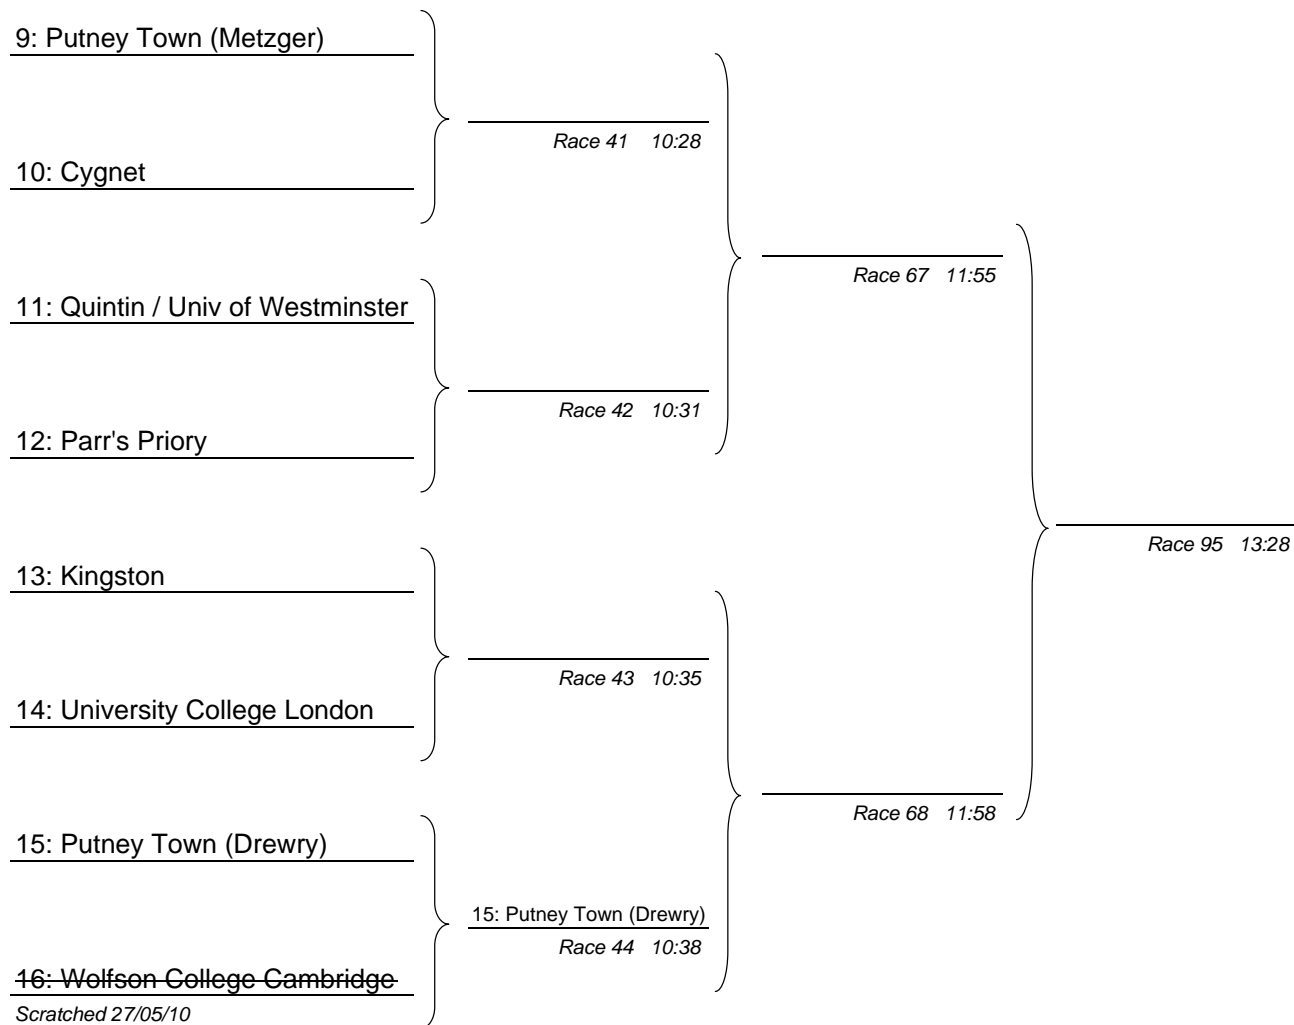

First named crew is on the Surrey (Enclosure) station

OPEN Novice Eights

First named crew is on the Surrey (Enclosure) station

OPEN Intermediate 2 Coxless Fours

First named crew is on the Surrey (Enclosure) station