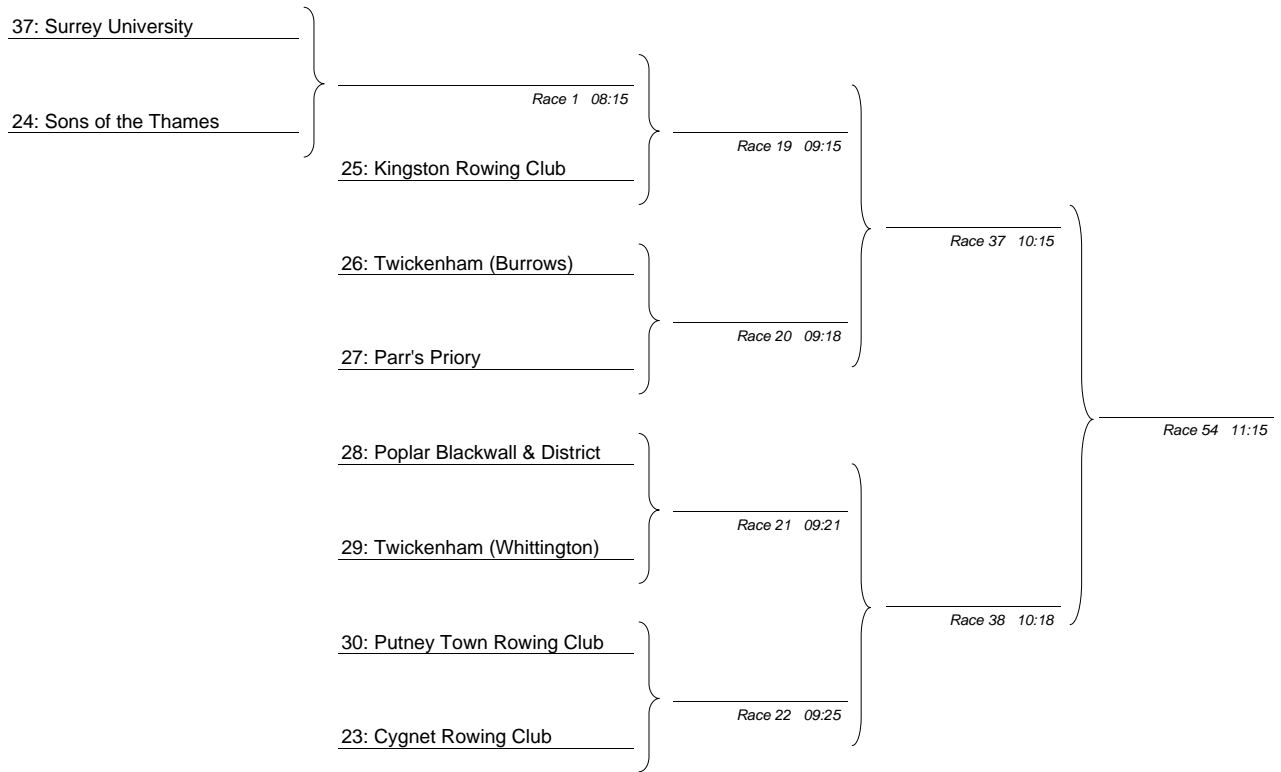

OPEN Intermediate 1 Coxed Fours

21: Cygnet Rowing Club

22: Tideway Scullers School

Race 96 13:31

First named crew is on the Surrey (Enclosure) station

OPEN Intermediate 3 Coxed Fours

First named crew is on the Surrey (Enclosure) station