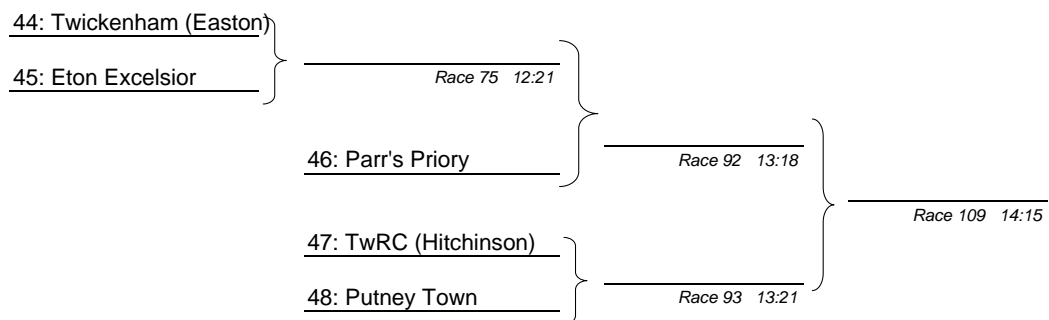

OPEN Novice Coxed Fours

First named crew is on the Surrey (Enclosure) station

OPEN Intermediate 3 Double Sculls

41: Surrey University

42: Gravesend RC

Race 59 11:28

43: Tideway Scullers School

Race 74 12:18

First named crew is on the Surrey (Enclosure) station

OPEN Novice Double Sculls

First named crew is on the Surrey (Enclosure) station

OPEN Intermediate 2 Coxless Pairs

First named crew is on the Surrey (Enclosure) station