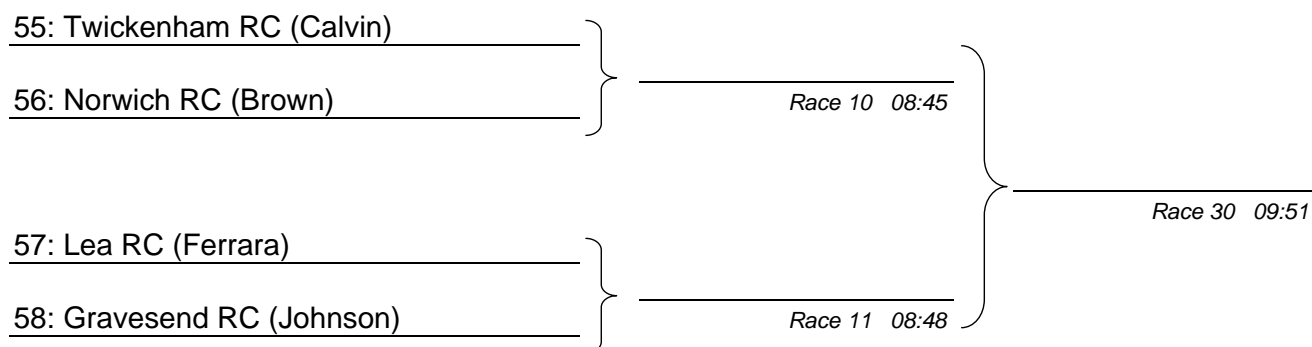

First named crew is on the Surrey (Enclosure) station

OPEN Novice Double Sculls

First named crew is on the Surrey (Enclosure) station

OPEN Intermediate 2 Coxless Pairs

First named crew is on the Surrey (Enclosure) station

OPEN Intermediate 2 Single Sculls

First named crew is on the Surrey (Enclosure) station

OPEN Intermediate 3 Lightweight Single Sculls

First named crew is on the Surrey (Enclosure) station

OPEN Intermediate 3 Single Sculls