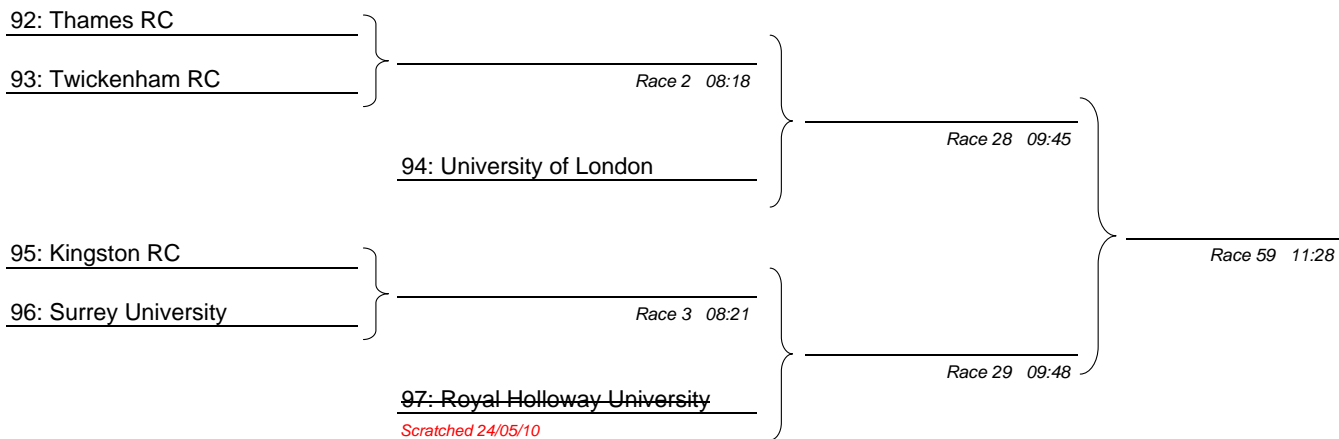

Womens' Novice Coxed Fours

First named crew is on the Surrey (Enclosure) station

Womens' Novice Coxless Quadruple Sculls

69: University of London

70: Putney Town RC

Race 76 12:25

First named crew is on the Surrey (Enclosure) station

Womens' Intermediate 2 Coxless Pairs

98: Cambridge University Women

99: Kingston Rowing Club

Race 114 14:31

First named crew is on the Surrey (Enclosure) station

Womens' Novice Double Sculls

First named crew is on the Surrey (Enclosure) station

Womens' Intermediate 1 Single Sculls

137: Sport Imperial (Holloway)

110: Twickenham (Fukushima)

Race 94 13:25

109: Quintin (Mallinson)

Race 112 14:25

First named crew is on the Surrey (Enclosure) station

Womens' Intermediate 3 Lightweight Single Sculls