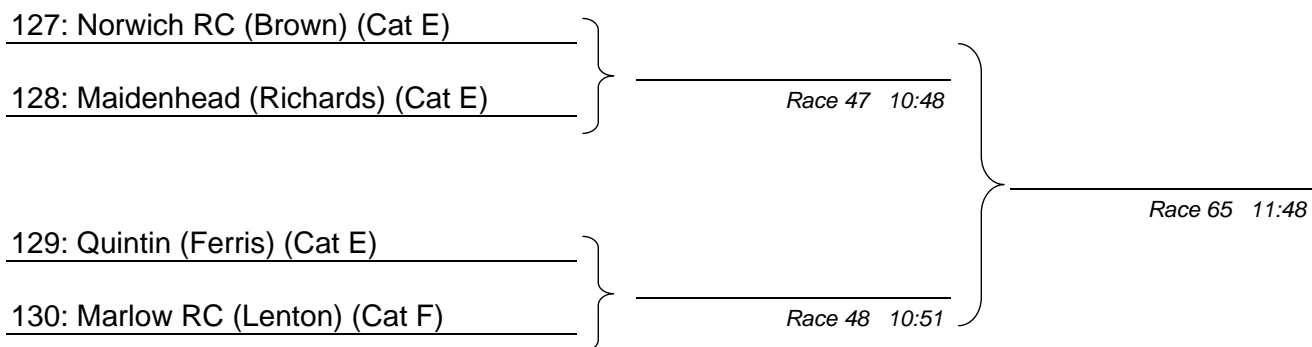

Open Masters' Category F/G Double Sculls

121: BTC Southampton (Cat F)

122: Vesta RC (Cat G)

Race 105 14:01

First named crew is on the Surrey (Enclosure) station

Open Masters' Category C Single Sculls

First named crew is on the Surrey (Enclosure) station

Open Masters' Category E/F Single Sculls

First named crew is on the Surrey (Enclosure) station

Womens Masters' Category C Single Sculls

131: Oxford Aca (Shaw)

132: Lea RC (Snaith)

Race 60 11:31

First named crew is on the Surrey (Enclosure) station