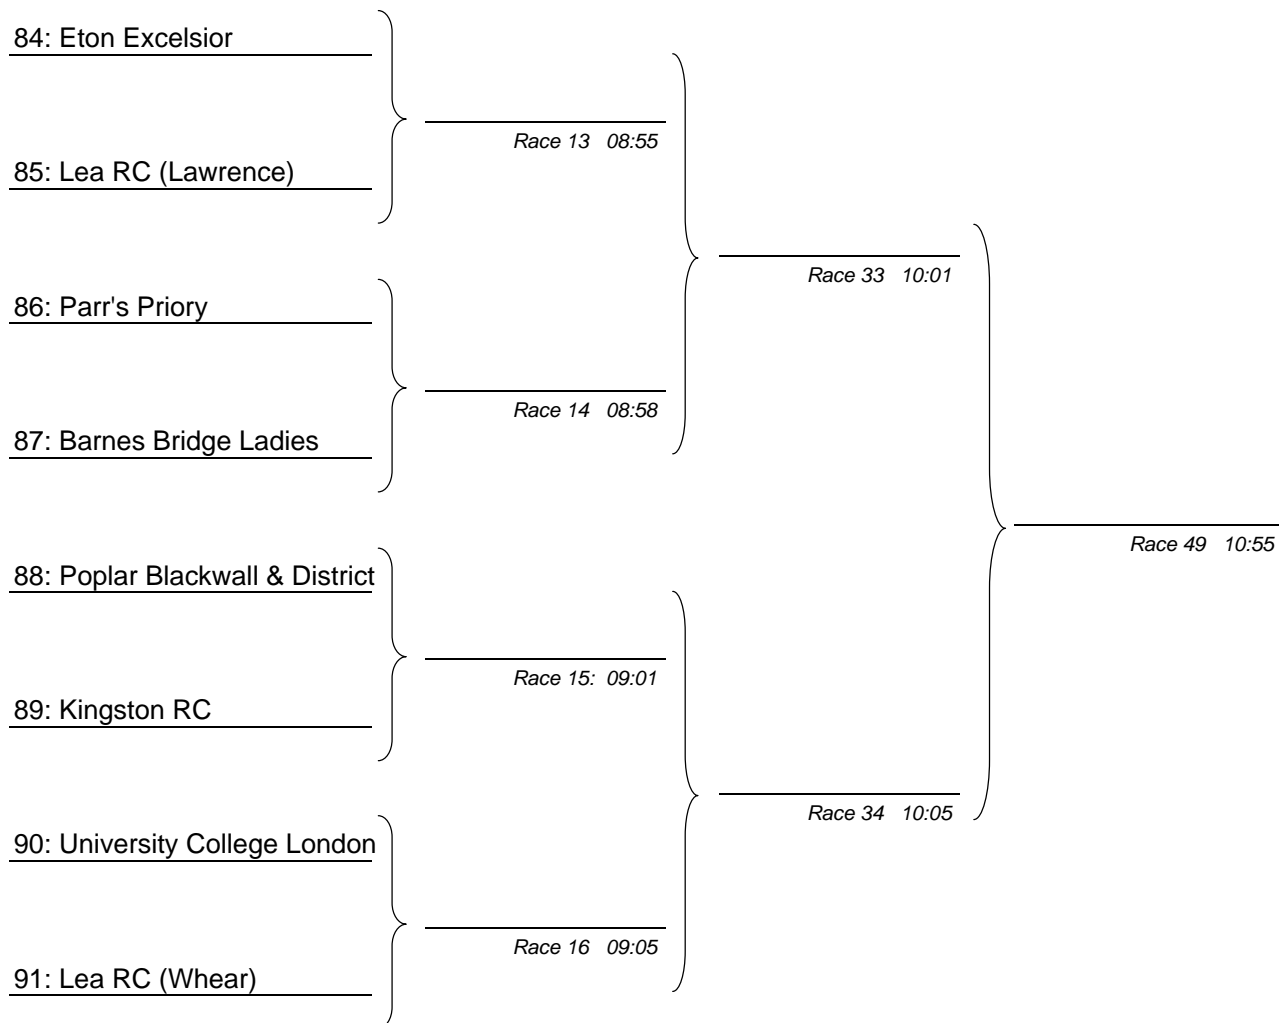

Womens' Novice Coxed Fours

First named crew is on the Surrey (Enclosure) station