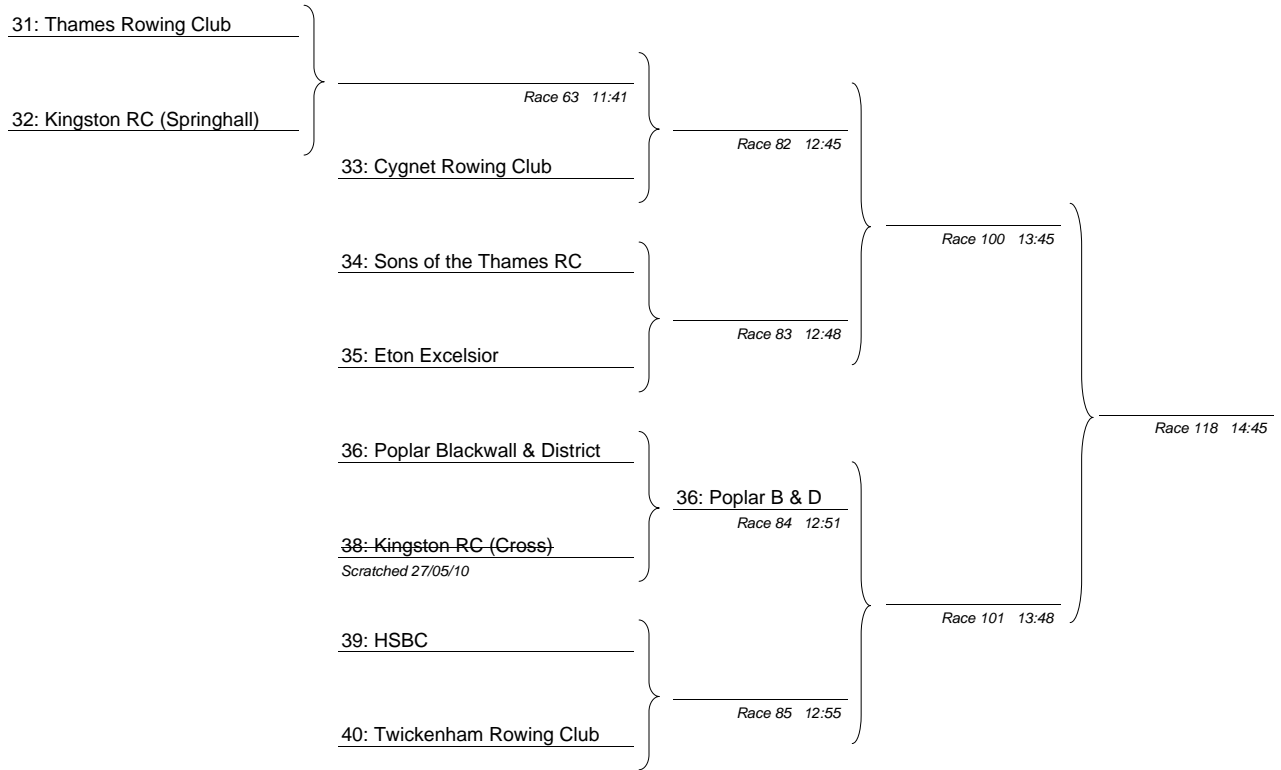

OPEN Novice Coxed Fours

First named crew is on the Surrey (Enclosure) station