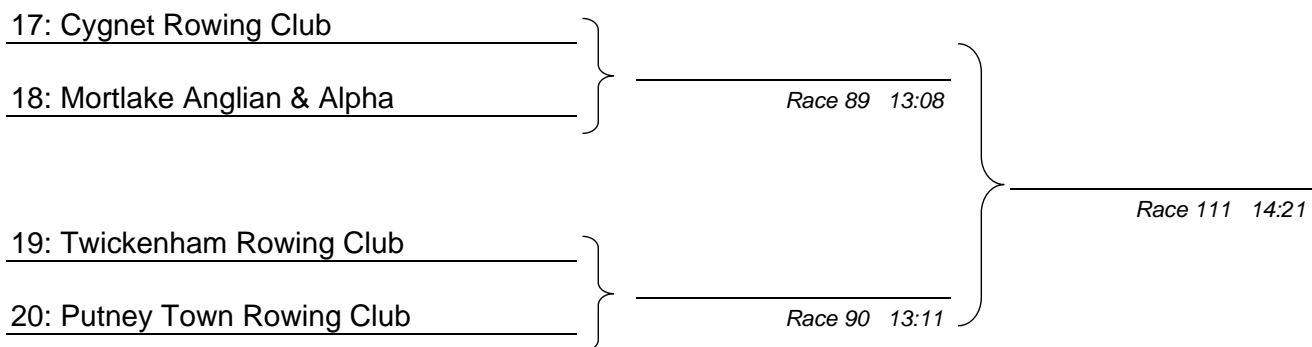

OPEN Intermediate 1 Eights

1: Thames Rowing Club

2: Putney Town Rowing Club

Race 86 12:58

First named crew is on the Surrey (Enclosure) station

OPEN Intermediate 2 Eights

First named crew is on the Surrey (Enclosure) station

OPEN Intermediate 3 Eights

6: Wolfson College Cambridge

Scratched 27/05/10

7: Sons of The Thames

7: Sons of The Thames

Race 57 11:21

8: Cygnet Rowing Club

Race 73 12:15

First named crew is on the Surrey (Enclosure) station

OPEN Novice Eights

First named crew is on the Surrey (Enclosure) station

OPEN Intermediate 2 Coxless Fours

First named crew is on the Surrey (Enclosure) station