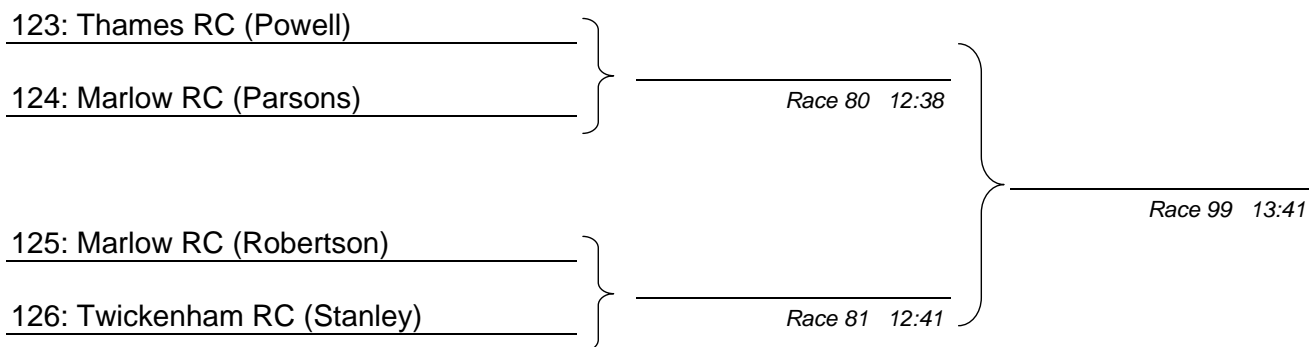

Open Masters' Category C Single Sculls

First named crew is on the Surrey (Enclosure) station