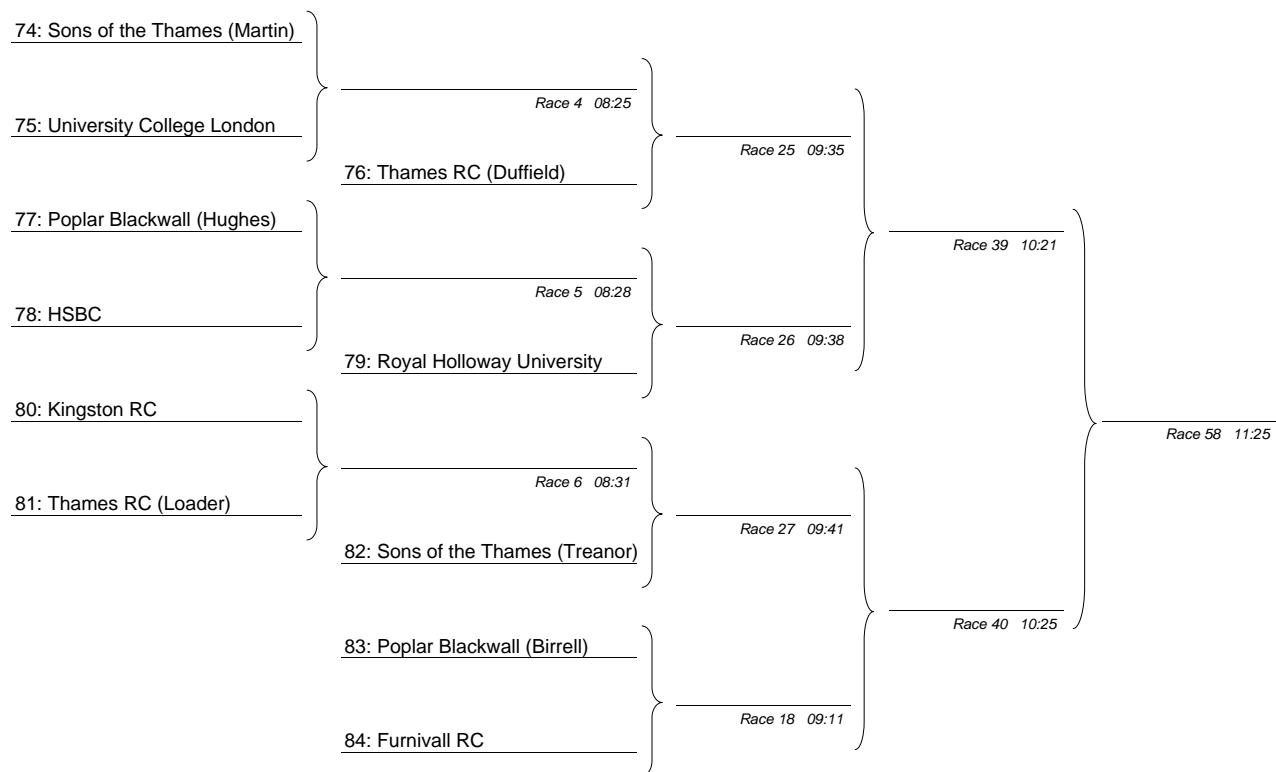

71: Sons of the Thames

72: Lea Rowing Club

Race 88 13:05

73: Twickenham Rowing Club

Race 110 14:18

First named crew is on the Surrey (Enclosure) station

Womens' Intermediate 3 Coxed Fours

First named crew is on the Surrey (Enclosure) station

Womens' Novice Coxed Fours

First named crew is on the Surrey (Enclosure) station

Womens' Novice Coxless Quadruple Sculls

69: University of London

70: Putney Town RC

Race 76 12:25

First named crew is on the Surrey (Enclosure) station