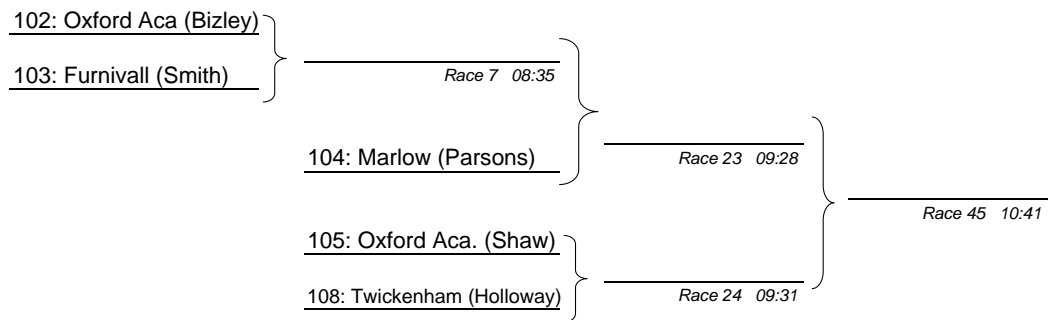

100: Oxford Aca. (Bizley)

101: Lea RC (Ringshaw)

Race 103 13:55

First named crew is on the Surrey (Enclosure) station

Womens' Intermediate 3 Single Sculls

First named crew is on the Surrey (Enclosure) station

Womens' Novice Single Sculls

106: Twickenham (Deakin)

107: Kingston (Stallion)

Race 106 14:05

First named crew is on the Surrey (Enclosure) station

Open Masters' Category C/E Eights

111: Tyrian Boat Club (Cat C)