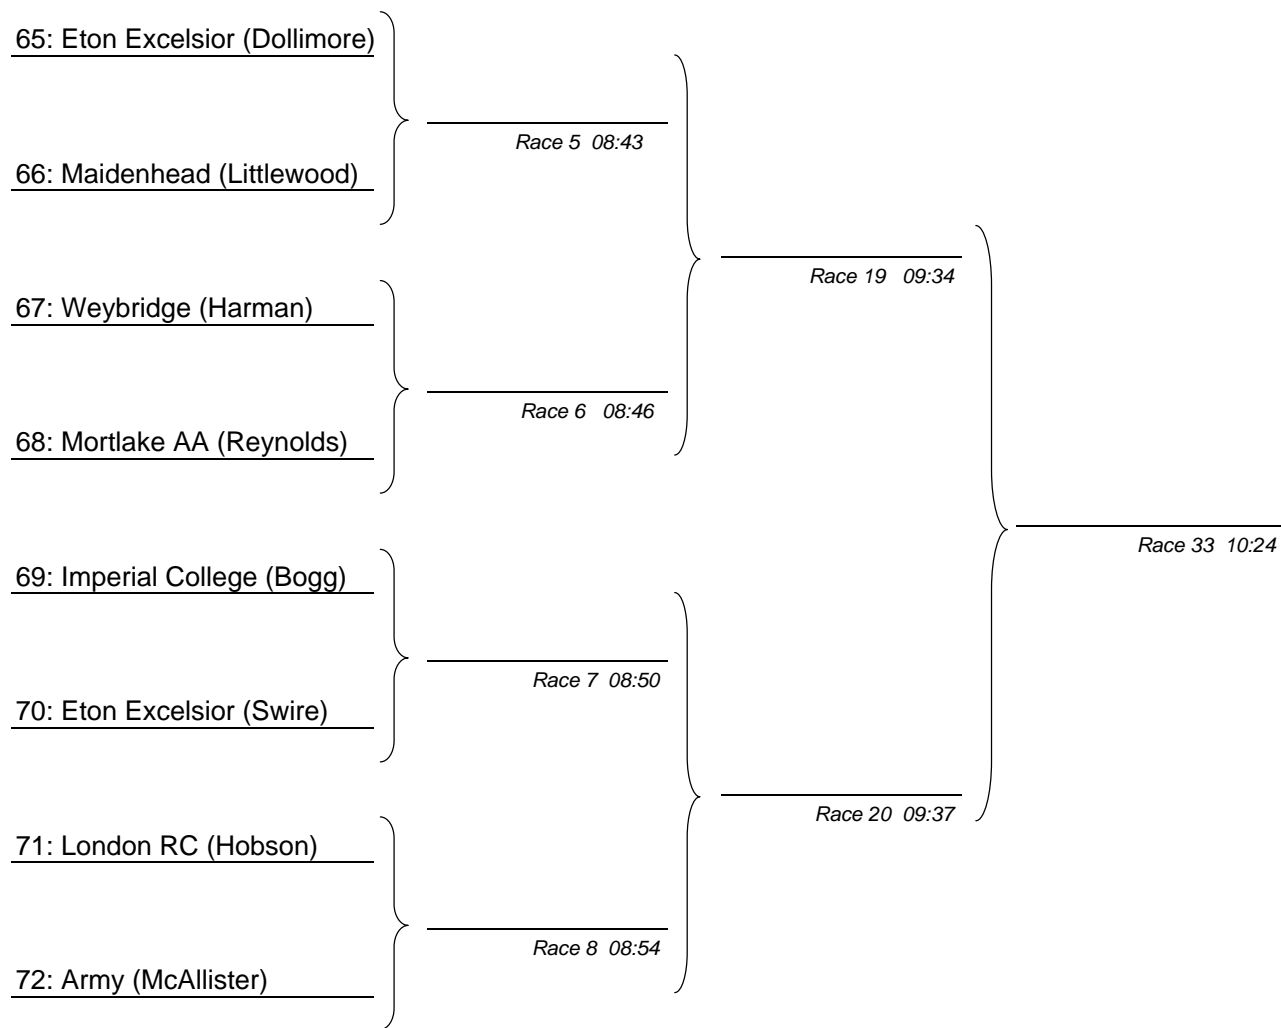

Race 55 11:44

First named crew is on the Surrey (Enclosure) station

Open Intermediate 3 Single Sculls

First named crew is on the Surrey (Enclosure) station

Open Novice Eights

First named crew is on the Surrey (Enclosure) station

Open Novice Coxed Fours

First named crew is on the Surrey (Enclosure) station

Open Novice Single Sculls

First named crew is on the Surrey (Enclosure) station

Womens' Senior Quadruple Sculls

73: University of London WBC