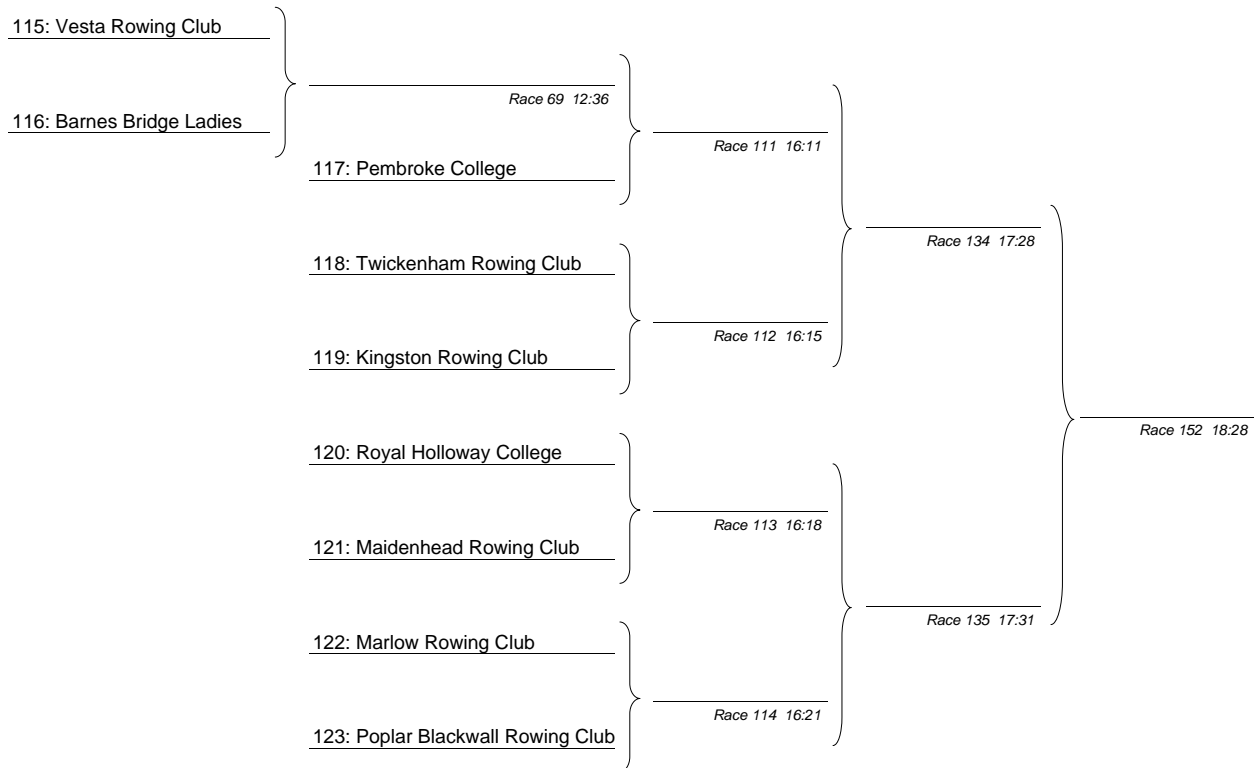

Womens' Intermediate 3 Eights

98: Pembroke College Oxford

99: Kingston Rowing Club

Race 62 12:10

First named crew is on the Surrey (Enclosure) station

Womens' Intermediate 3 Double Sculls

First named crew is on the Surrey (Enclosure) station

Womens' Intermediate 3 Single Sculls

First named crew is on the Surrey (Enclosure) station

Womens' Novice Eights

First named crew is on the Surrey (Enclosure) station

Womens' Novice Coxed Fours : Division 1