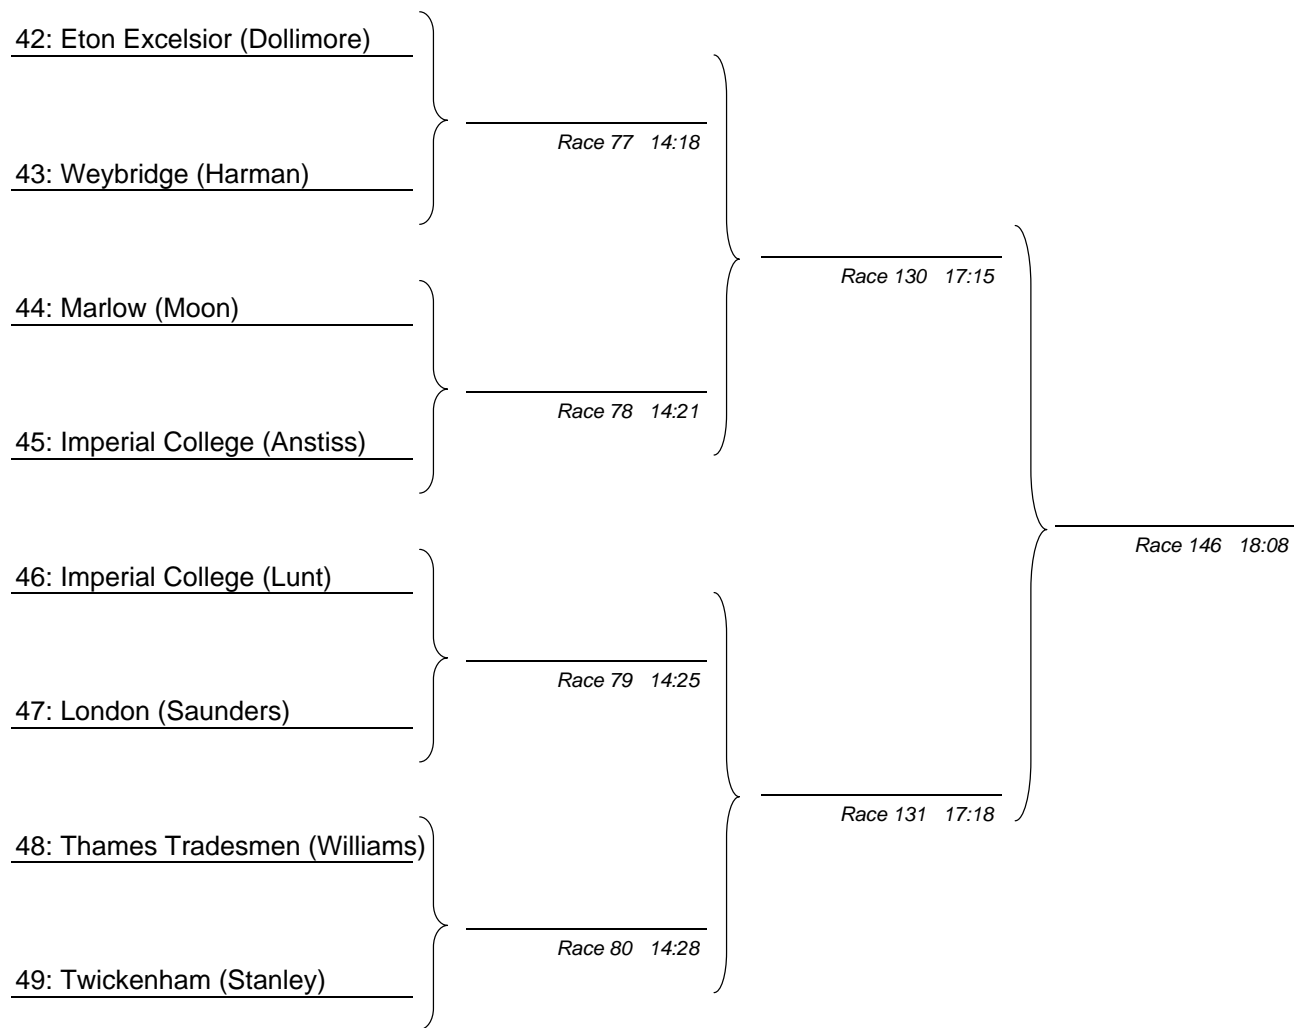

Open Intermediate 3 Single Sculls

First named crew is on the Surrey (Enclosure) station