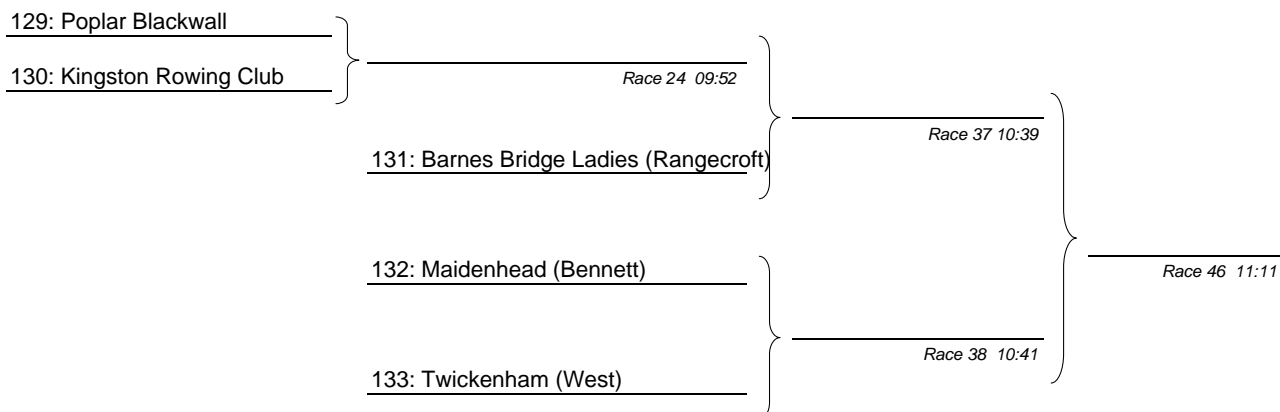

Womens' Intermediate 3 Single Sculls

First named crew is on the Surrey (Enclosure) station

Womens' Novice Eights

First named crew is on the Surrey (Enclosure) station

Womens' Novice Coxed Fours : Division 1

First named crew is on the Surrey (Enclosure) station

Womens' Novice Coxed Fours : Division 2

First named crew is on the Surrey (Enclosure) station

Womens' Novice Double Sculls

First named crew is on the Surrey (Enclosure) station