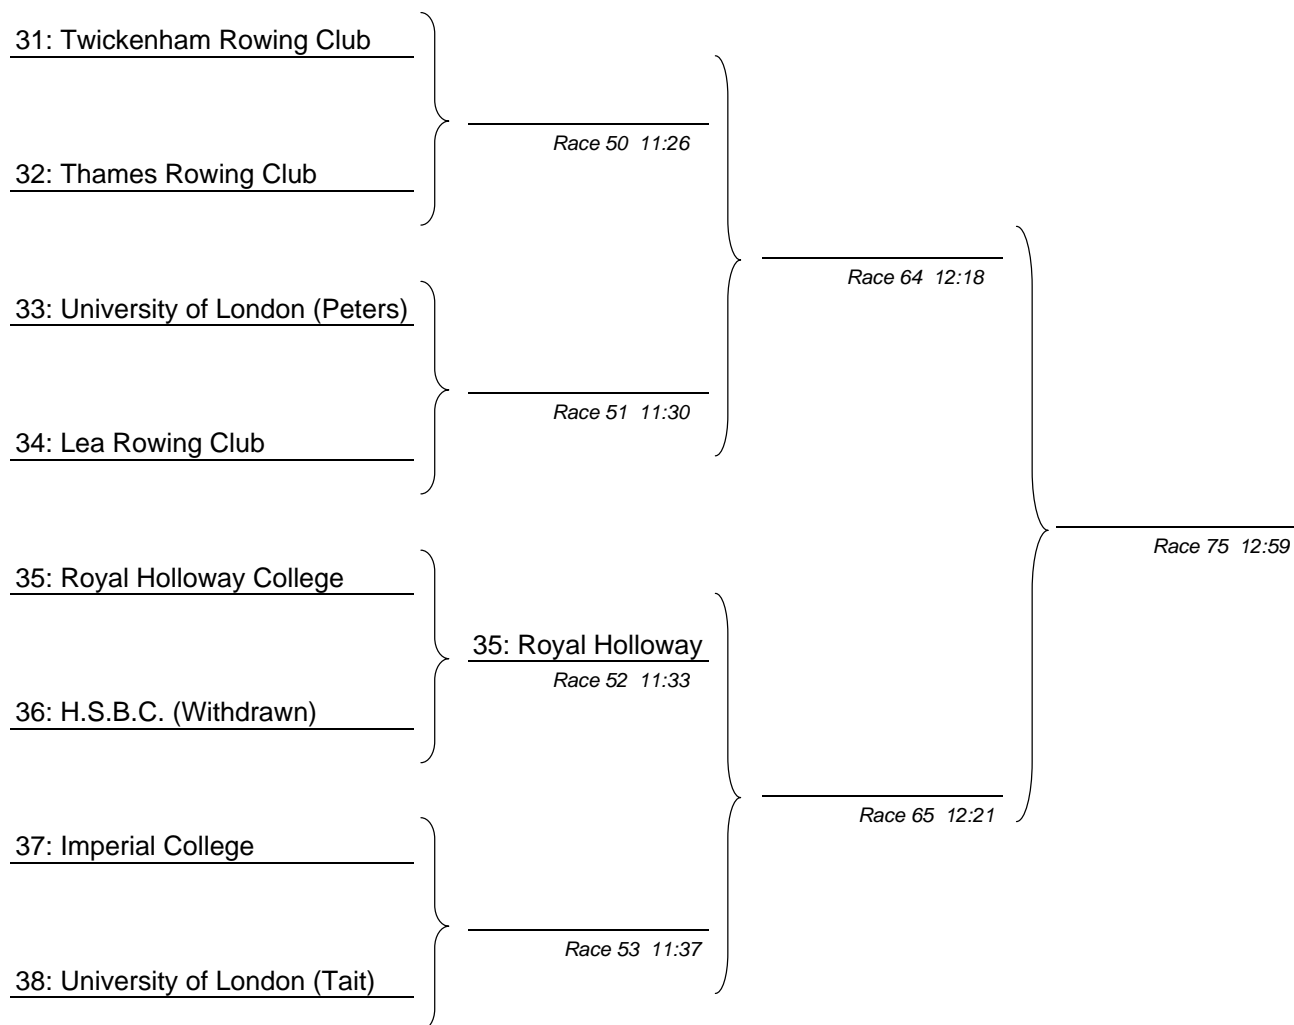

First named crew is on the Surrey (Enclosure) station

Intermediate 2 Lightweight Single Sculls

First named crew is on the Surrey (Enclosure) station

Open Intermediate 3 Eights

First named crew is on the Surrey (Enclosure) station

Open Intermediate 3 Coxed Fours

First named crew is on the Surrey (Enclosure) station

Open Intermediate 3 Double Sculls

39: Imperial College

40: Lea Rowing Club

39: Imperial College

Race 42 10:57

41: Marlow Rowing Club