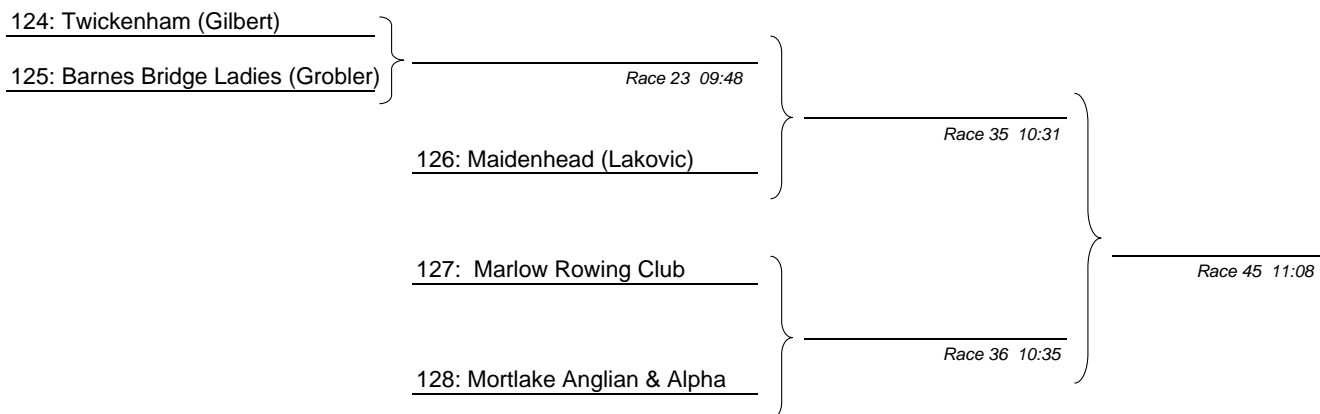

Womens' Intermediate 3 Eights

98: Pembroke College Oxford

99: Kingston Rowing Club

Race 62 12:10

First named crew is on the Surrey (Enclosure) station

Womens' Intermediate 3 Double Sculls

First named crew is on the Surrey (Enclosure) station

Womens' Intermediate 3 Single Sculls

First named crew is on the Surrey (Enclosure) station

Womens' Novice Eights

First named crew is on the Surrey (Enclosure) station

Womens' Novice Coxed Fours : Division 1

First named crew is on the Surrey (Enclosure) station

Womens' Novice Coxed Fours : Division 2

First named crew is on the Surrey (Enclosure) station

Womens' Novice Double Sculls

First named crew is on the Surrey (Enclosure) station