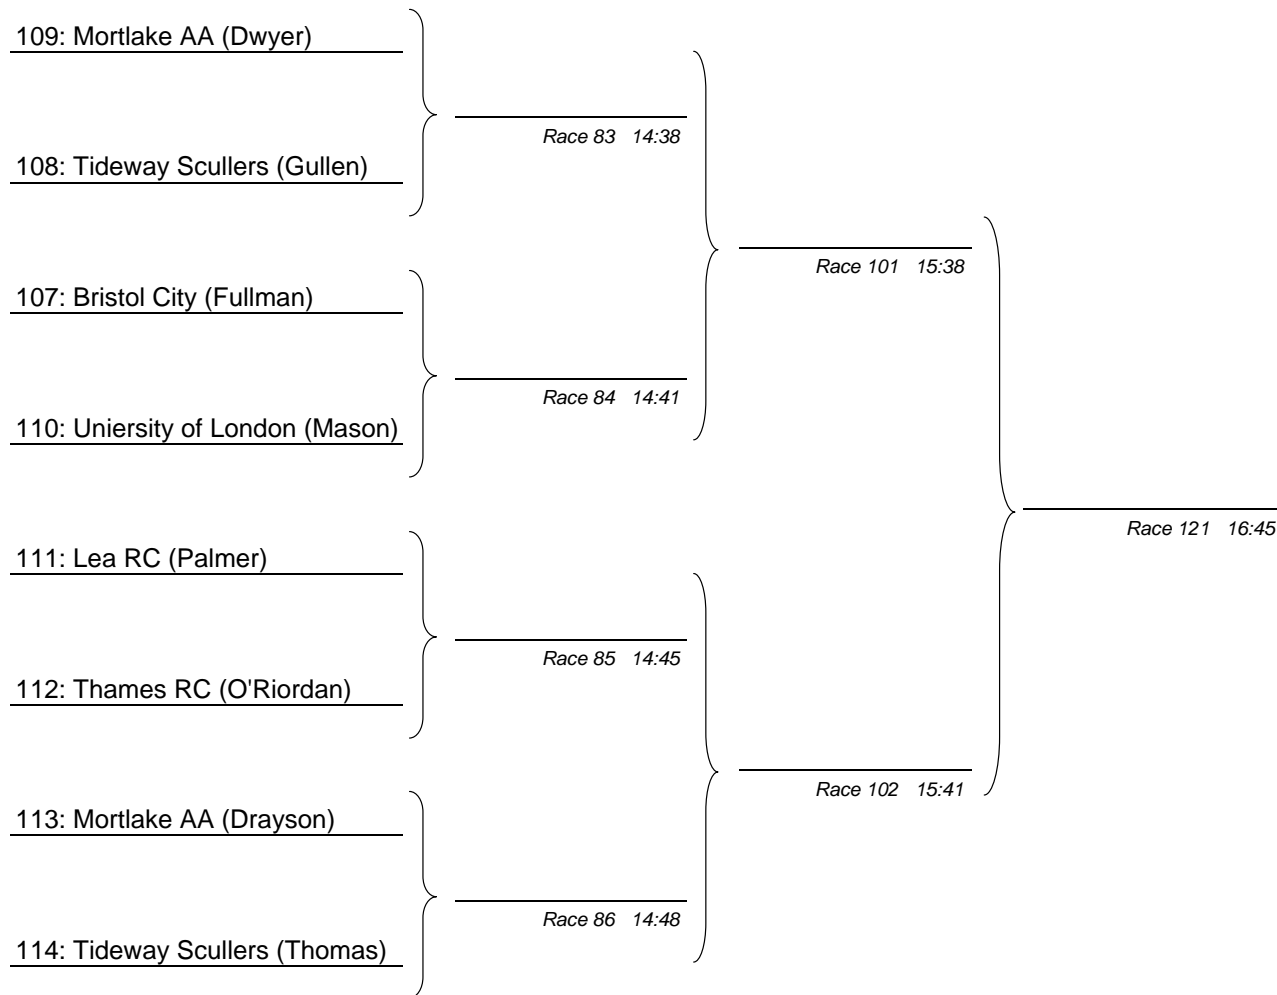

Womens' Intermediate 3 Single Sculls

First named crew is on the Surrey (Enclosure) station