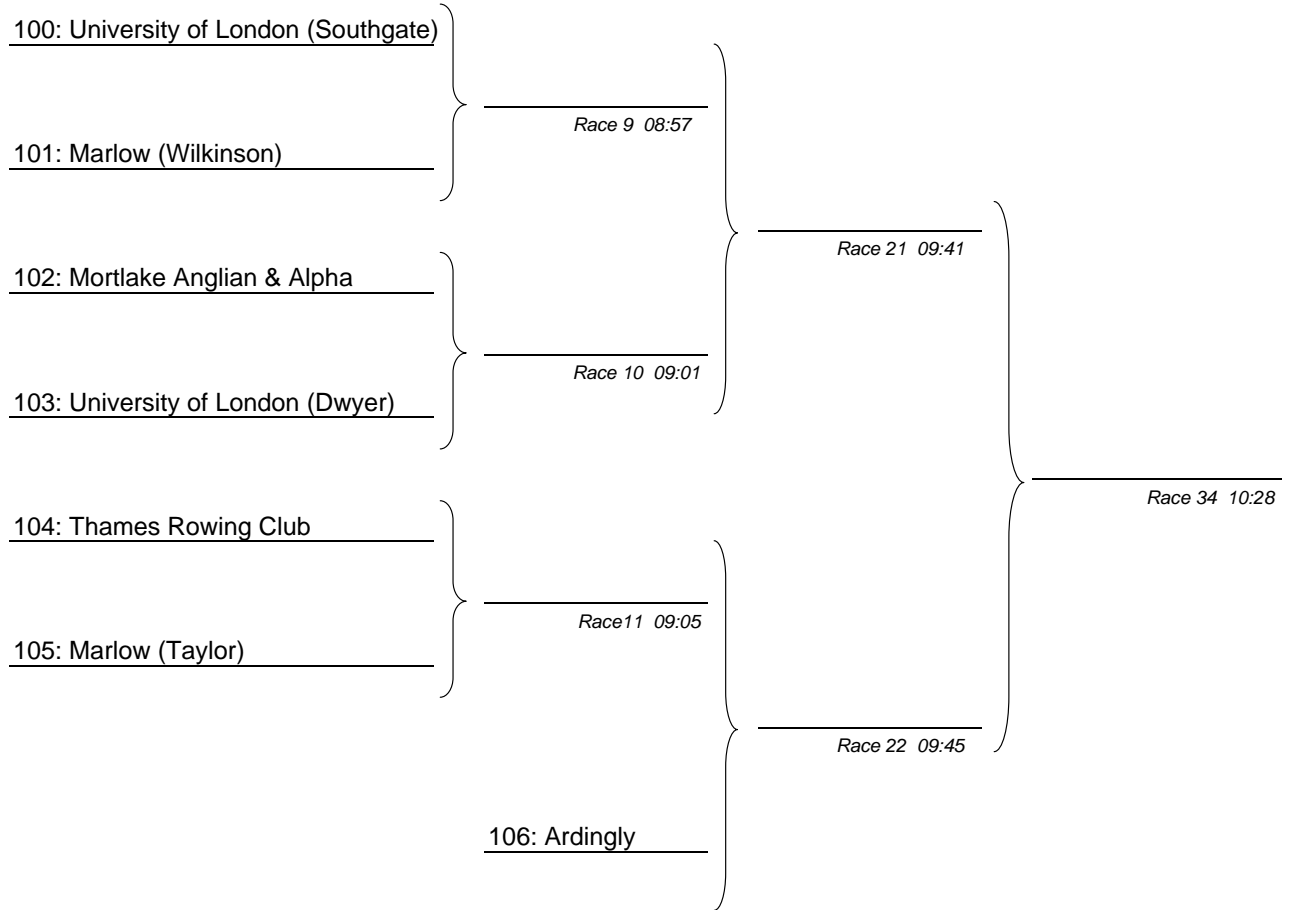

Womens' Intermediate 3 Eights

98: Pembroke College Oxford

99: Kingston Rowing Club

Race 62 12:10

First named crew is on the Surrey (Enclosure) station

Womens' Intermediate 3 Double Sculls

First named crew is on the Surrey (Enclosure) station

Womens' Intermediate 3 Single Sculls

First named crew is on the Surrey (Enclosure) station

Womens' Novice Eights

First named crew is on the Surrey (Enclosure) station

Womens' Novice Coxed Fours : Division 1