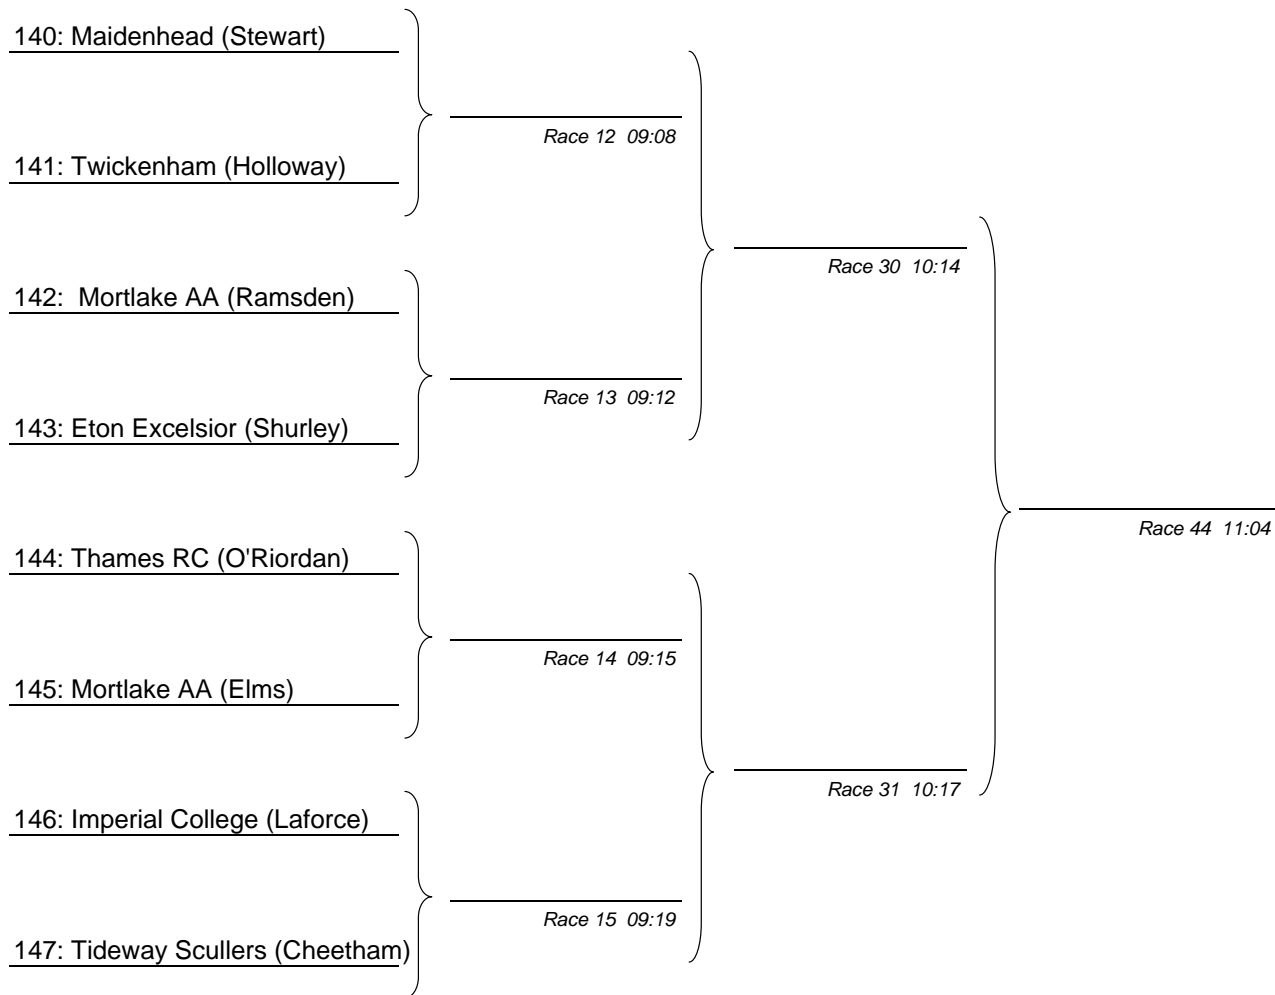

Womens' Novice Single Sculls

First named crew is on the Surrey (Enclosure) station