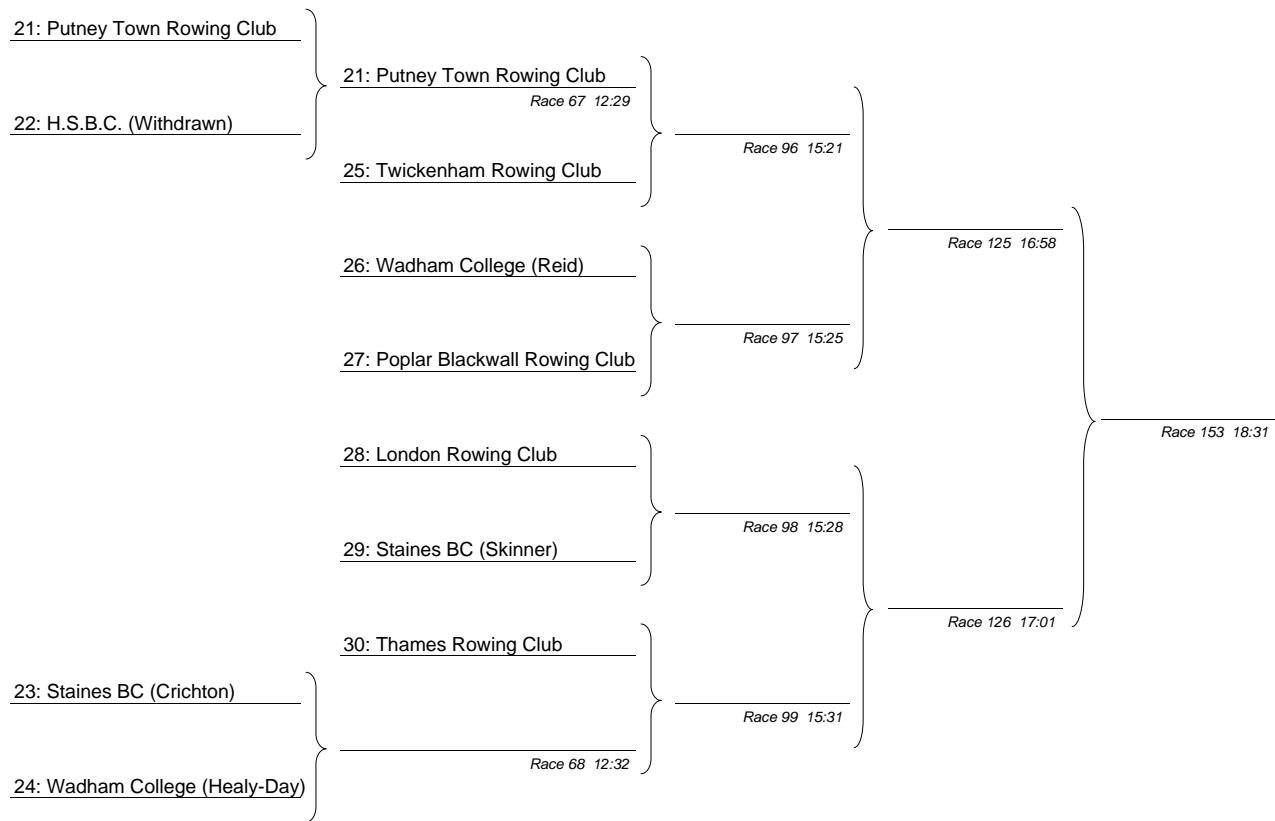

18: London Rowing Club (Anness)

18: London Rowing Club (Anness)

Race 25 09:55

19: London Rowing Club (Coughlan)

20: Thames Rowing Club (Dorrance-King)

19: London Rowing Club (Coughlan)

Race 26 09:59

Race 39 10:42

First named crew is on the Surrey (Enclosure) station

Intermediate 2 Lightweight Single Sculls

First named crew is on the Surrey (Enclosure) station

Open Intermediate 3 Eights

First named crew is on the Surrey (Enclosure) station

Open Intermediate 3 Coxed Fours

First named crew is on the Surrey (Enclosure) station

Open Intermediate 3 Double Sculls

39: Imperial College

40: Lea Rowing Club

39: Imperial College

Race 42 10:57

41: Marlow Rowing Club