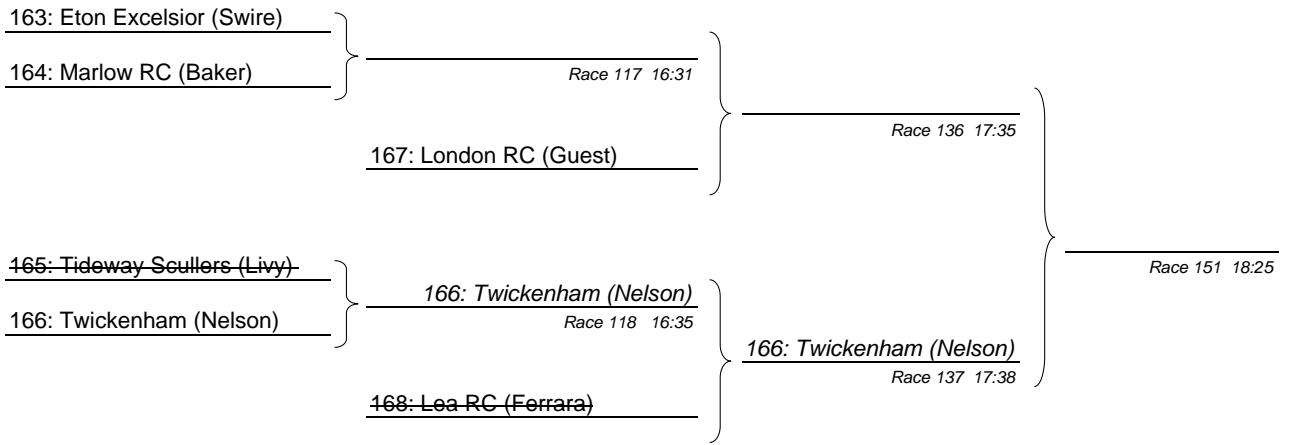

18: London Rowing Club (Anness)

18: London Rowing Club (Anness)

Race 25 09:55

19: London Rowing Club (Coughlan)

20: Thames Rowing Club (Dorrance-King)

19: London Rowing Club (Coughlan)

Race 26 09:59

Race 39 10:42

First named crew is on the Surrey (Enclosure) station

Intermediate 2 Lightweight Single Sculls

First named crew is on the Surrey (Enclosure) station

Open Intermediate 3 Eights

First named crew is on the Surrey (Enclosure) station

Open Intermediate 3 Coxed Fours

First named crew is on the Surrey (Enclosure) station

Open Intermediate 3 Double Sculls

39: Imperial College

40: Lea Rowing Club

39: Imperial College

Race 42 10:57

41: Marlow Rowing Club