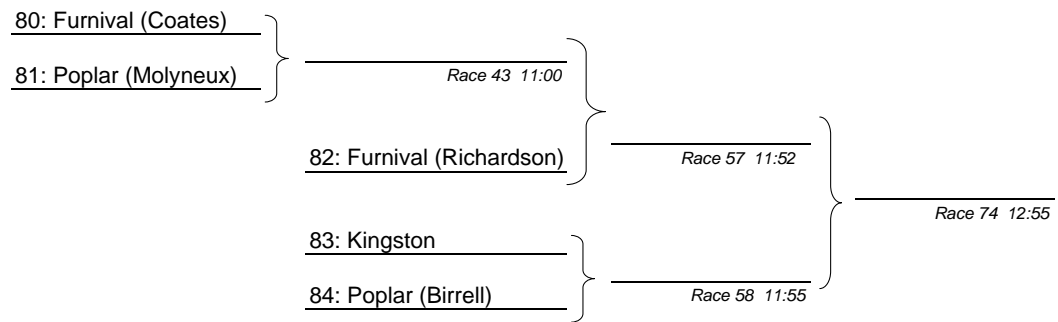

Race 66 12:25

First named crew is on the Surrey (Enclosure) station

Womens' Intermediate 2 Eights

78: Furnival Sculling School

79: Twickenham Rowing Club

Race 150 18:21

First named crew is on the Surrey (Enclosure) station

Womens' Intermediate 2 Coxed Fours

First named crew is on the Surrey (Enclosure) station

Womens' Intermediate 2 Quadruple Sculls

85: Imperial College

86: Marlow Rowing Club

Race 110 16:08

87: Maidenhead Rowing Club