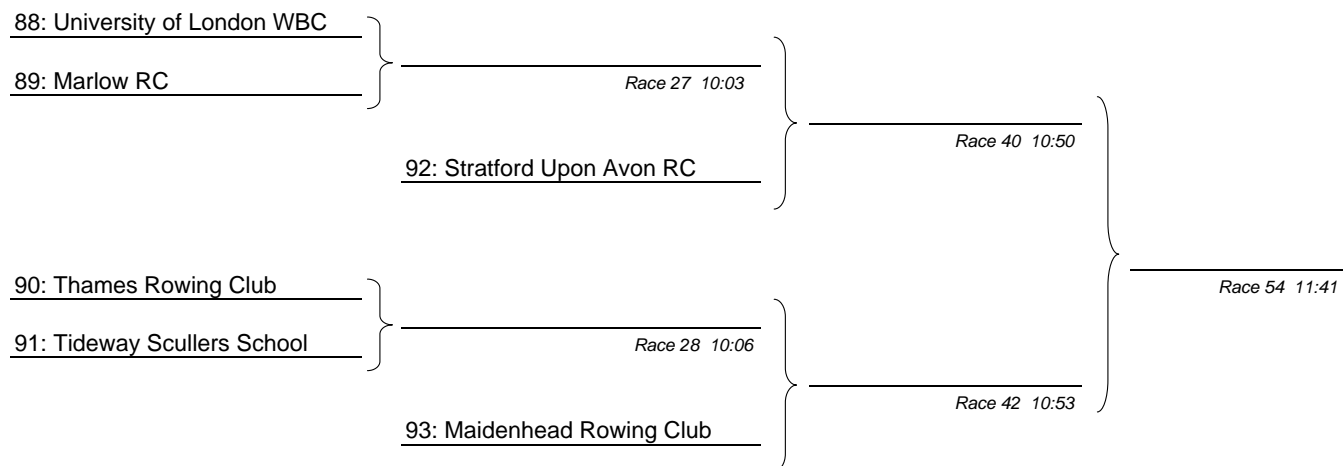

Womens' Intermediate 2 Coxed Fours

First named crew is on the Surrey (Enclosure) station

Womens' Intermediate 2 Quadruple Sculls

85: Imperial College

86: Marlow Rowing Club

Race 110 16:08

87: Maidenhead Rowing Club

Race 133 17:25

First named crew is on the Surrey (Enclosure) station

Womens' Intermediate 2 Double Sculls

First named crew is on the Surrey (Enclosure) station

Womens' Intermediate 2 Single Sculls

First named crew is on the Surrey (Enclosure) station