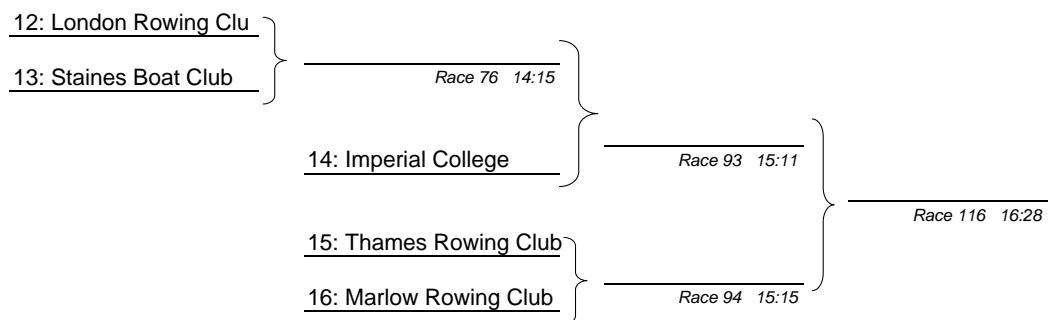

Open Intermediate 2 Coxless Fours

First named crew is on the Surrey (Enclosure) station