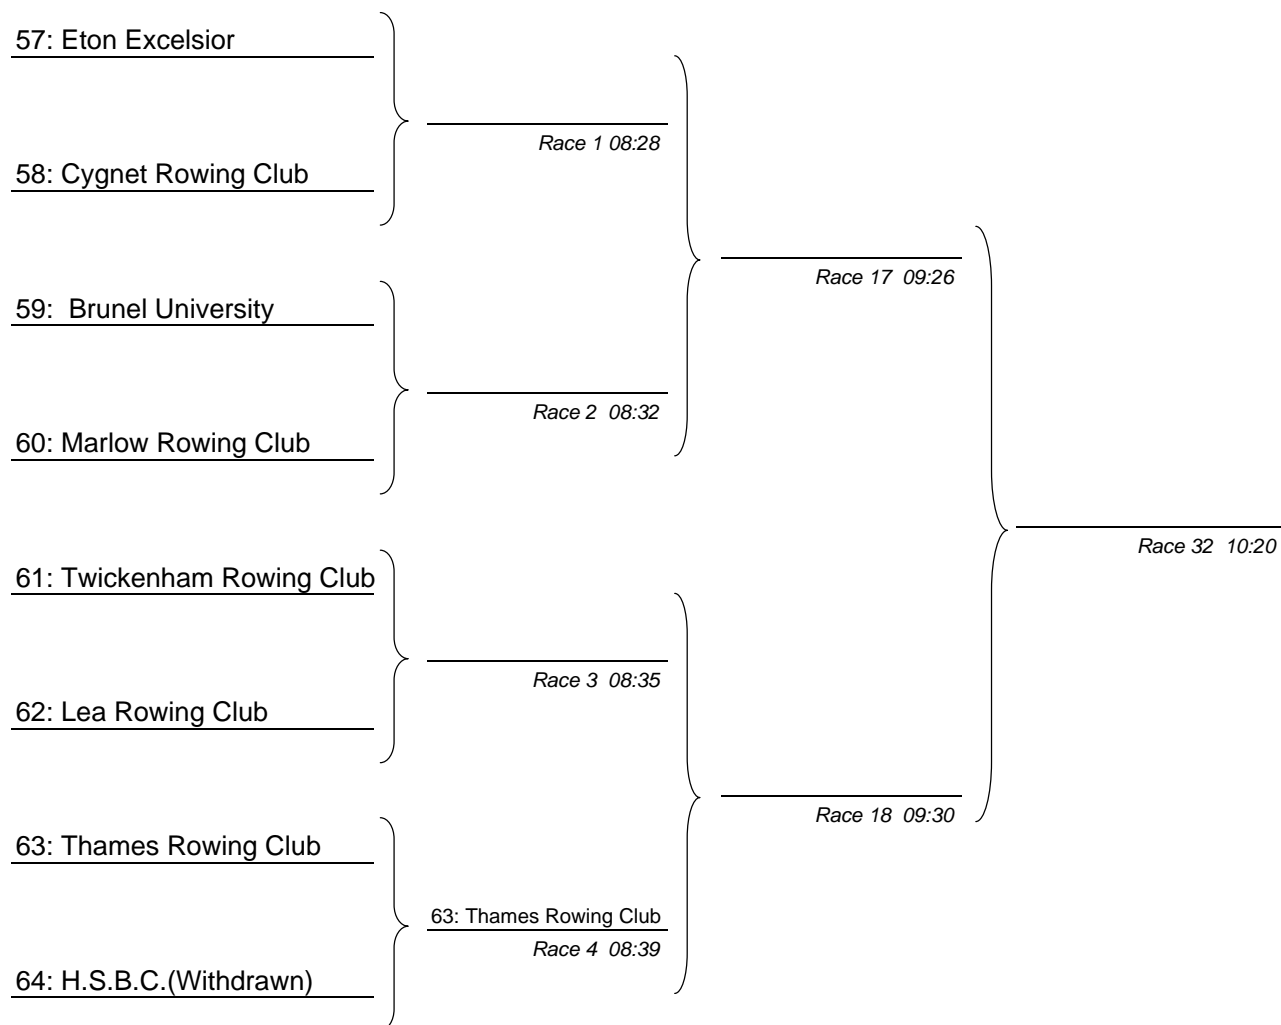

Open Intermediate 3 Coxed Fours

First named crew is on the Surrey (Enclosure) station

Open Intermediate 3 Double Sculls

39: Imperial College

40: Lea Rowing Club

39: Imperial College

Race 42 10:57

41: Marlow Rowing Club

Race 55 11:44

First named crew is on the Surrey (Enclosure) station

Open Intermediate 3 Single Sculls

First named crew is on the Surrey (Enclosure) station

Open Novice Eights

First named crew is on the Surrey (Enclosure) station

Open Novice Coxed Fours

First named crew is on the Surrey (Enclosure) station

Open Novice Single Sculls

First named crew is on the Surrey (Enclosure) station

Womens' Senior Quadruple Sculls

73: University of London WBC