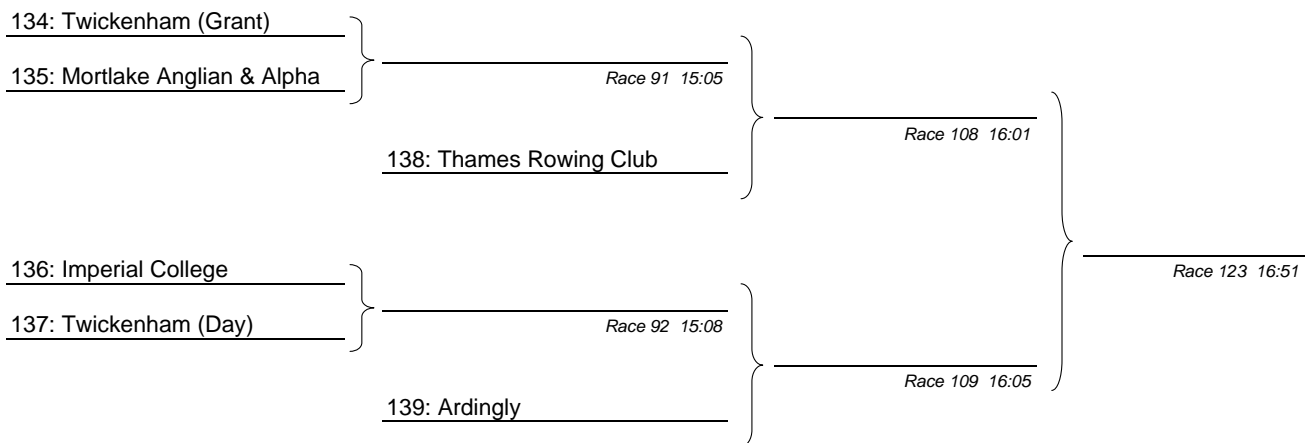

Womens' Intermediate 3 Eights

98: Pembroke College Oxford

99: Kingston Rowing Club

Race 62 12:10

First named crew is on the Surrey (Enclosure) station

Womens' Intermediate 3 Double Sculls

First named crew is on the Surrey (Enclosure) station

Womens' Intermediate 3 Single Sculls

First named crew is on the Surrey (Enclosure) station

Womens' Novice Eights

First named crew is on the Surrey (Enclosure) station

Womens' Novice Coxed Fours : Division 1

First named crew is on the Surrey (Enclosure) station

Womens' Novice Coxed Fours : Division 2

First named crew is on the Surrey (Enclosure) station

Womens' Novice Double Sculls

First named crew is on the Surrey (Enclosure) station