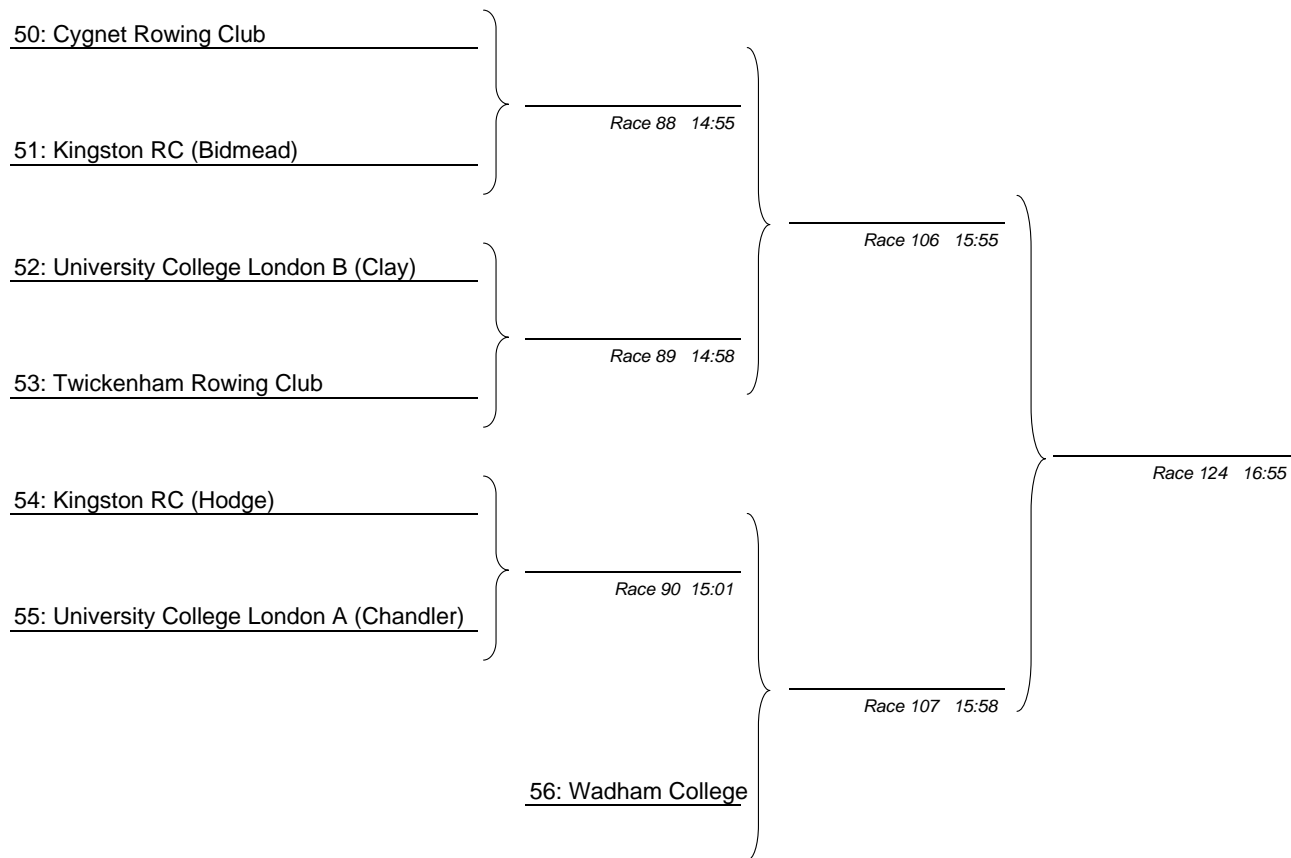

Open Intermediate 3 Coxed Fours

First named crew is on the Surrey (Enclosure) station

Open Intermediate 3 Double Sculls

39: Imperial College

40: Lea Rowing Club

39: Imperial College

Race 42 10:57

41: Marlow Rowing Club

Race 55 11:44

First named crew is on the Surrey (Enclosure) station

Open Intermediate 3 Single Sculls

First named crew is on the Surrey (Enclosure) station

Open Novice Eights

First named crew is on the Surrey (Enclosure) station

Open Novice Coxed Fours

First named crew is on the Surrey (Enclosure) station

Open Novice Single Sculls

First named crew is on the Surrey (Enclosure) station

Womens' Senior Quadruple Sculls

73: University of London WBC