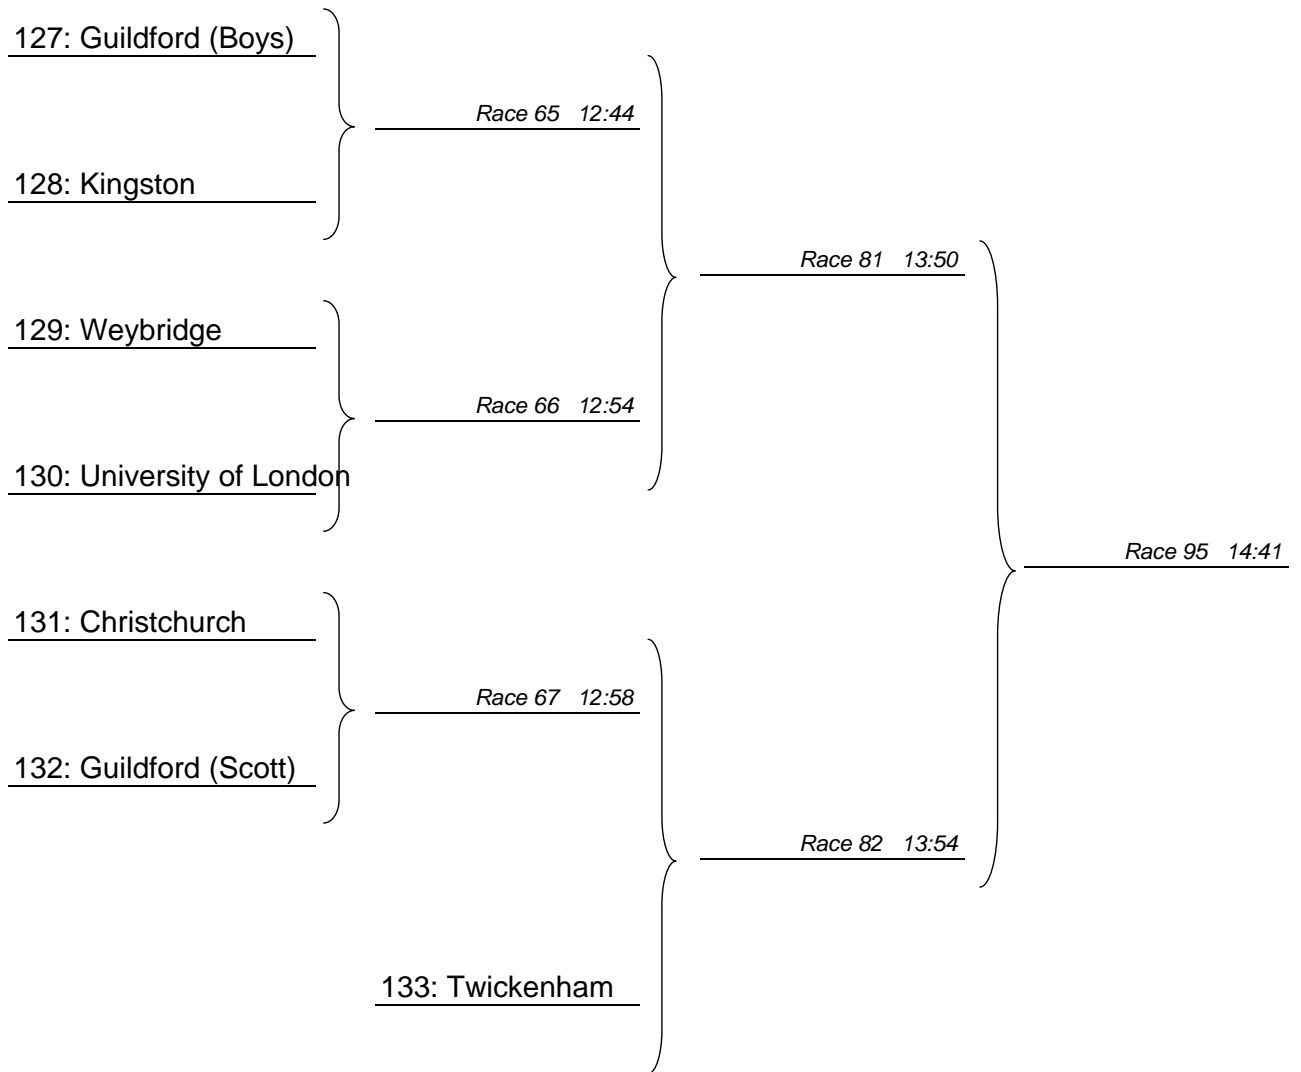

Womens' Novice Double Sculls