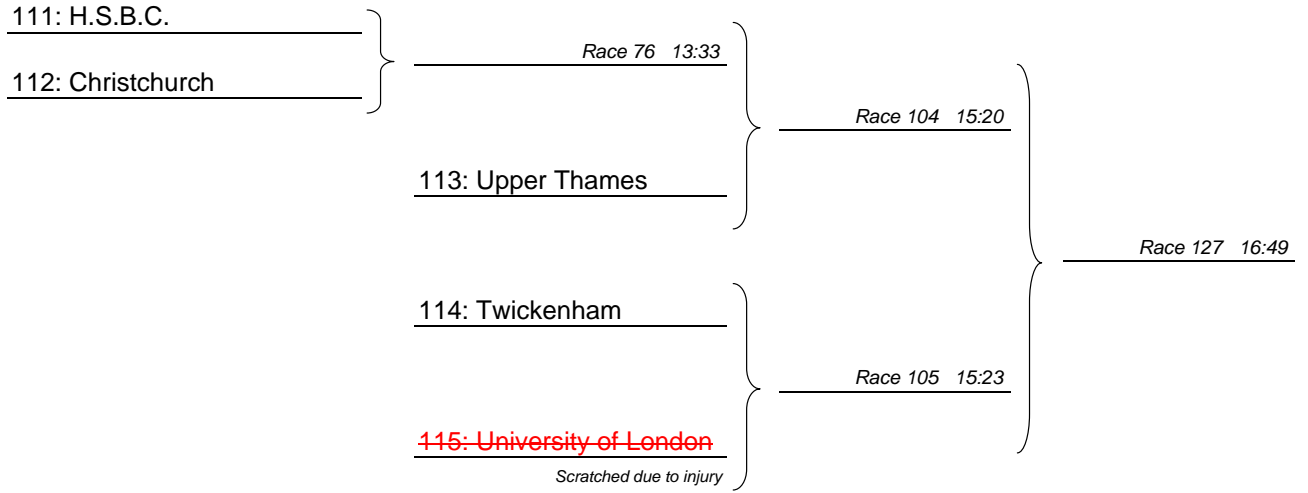

Womens' Senior 4 Coxed Fours - Division B