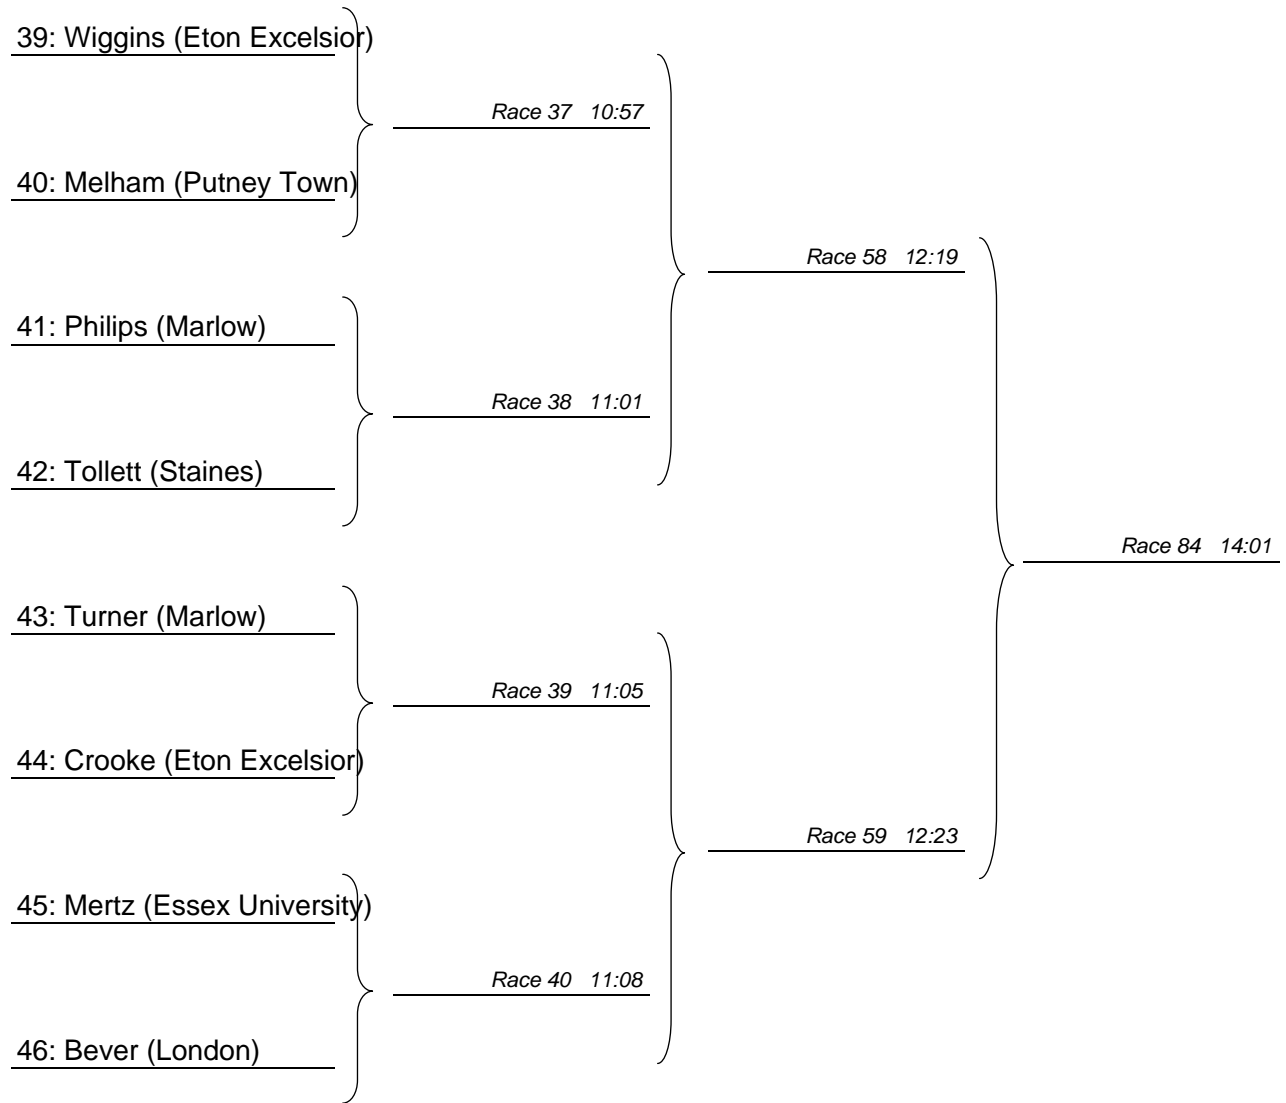

Race 30 10:24

Open Senior 3 Eights Sponsored by The RFU

Open Senior 3 Coxed Fours Sponsored by Life Fitness

Open Senior 3 Single Sculls

Open Senior 4 Coxed Fours

Open Senior 4 Single Sculls Sponsored by Amida