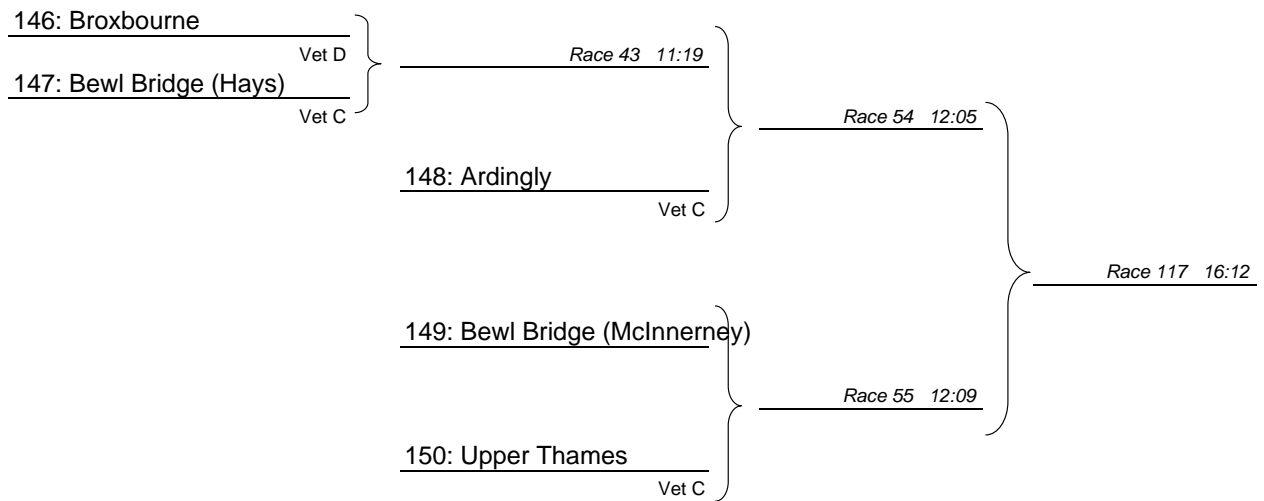

135: Truxler (Marlow)

Race 5 08:44

136: Fereday (Sudbury)

Race 29 10:20

Open Veterans' Categories B & C Coxed Fours

Open Veterans' Categories C, D & E Eights

Open Veterans' Categories C & D Coxless Fours

Open Veterans' Categories C & D Quadruple Sculls