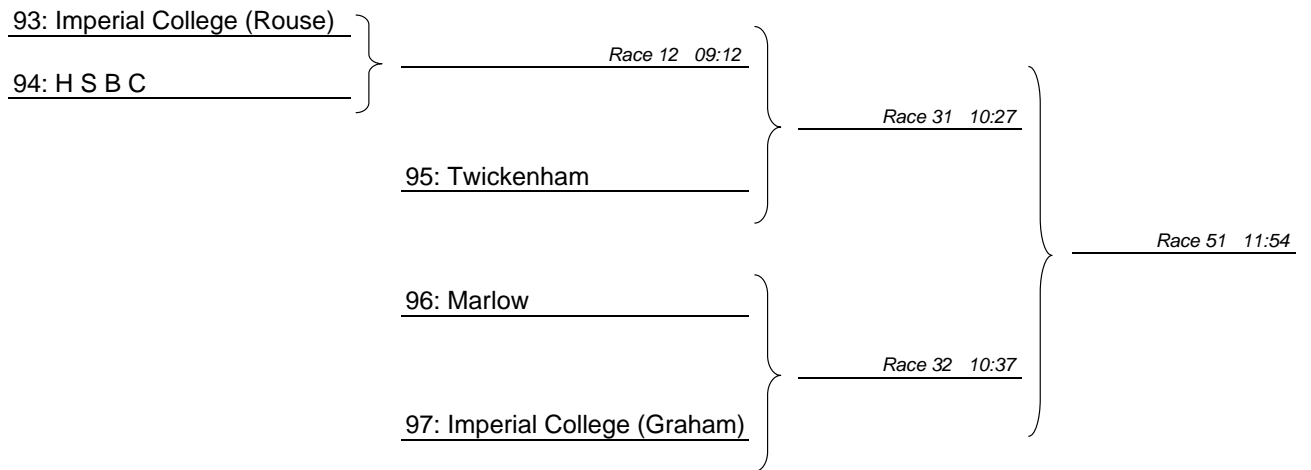

Race 77 13:36

Womens' Senior 2 Double Sculls

85: Imperial College (Waterworth)

86: Eton Excelsior

87: Imperial College (Mynhardt)

88: Upper Thames

Race 20 09:49

Race 21 09:52

Race 46 11:29

Womens' Senior 2 Single Sculls Sponsored by Ringtons

89: Bird (Tideway Scullers School)

90: Harris (Eton Excelsior)

91: Bobyk (Eton Excelsior)

92: Mallinson (Mortlake Anglian & Alpha)

Race 73 13:21

Race 74 13:25

Race 93 14:34

Womens' Senior 3 Coxed Fours

Womens' Senior 3 Coxless Pairs

163: Marlow

164: Twickenham

Race 120 16:23

Womens' Senior 3 Single Sculls