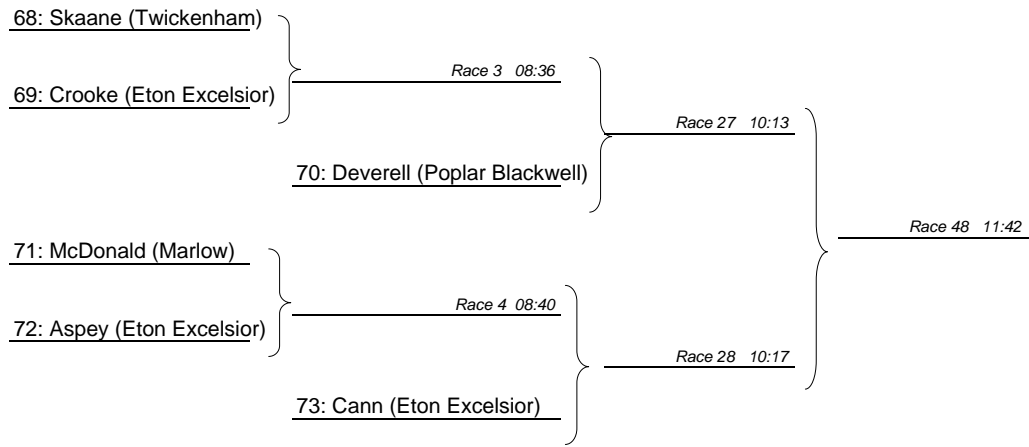

Open Novice Single Sculls - Division B Sponsored by Waterview