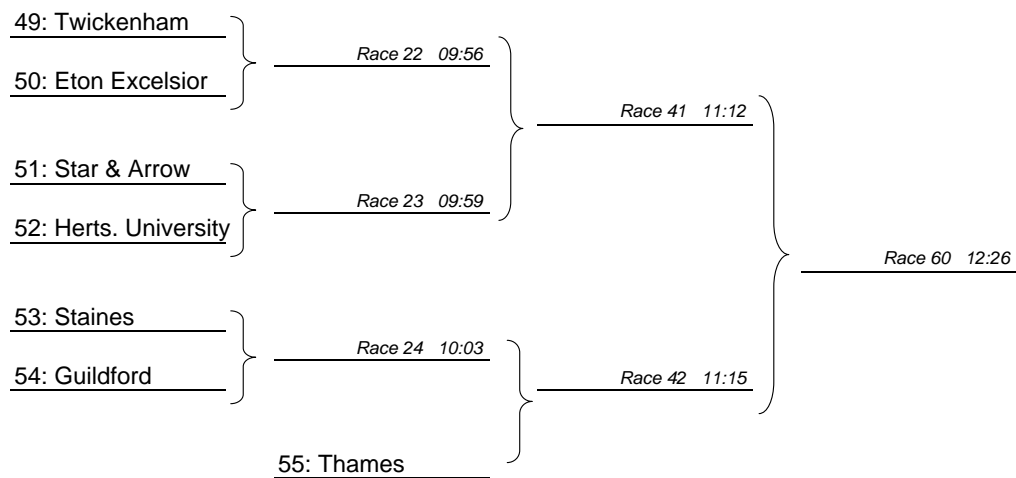

Open Novice Eights

Sponsored by Nuffield Proactive Health

47: Twickenham

48: Kings College

Race 88 14:15

Open Novice Coxed Fours

(Sponsored by *The Richmond & Twickenham Times* - official newspaper of Twickenham Regatta)