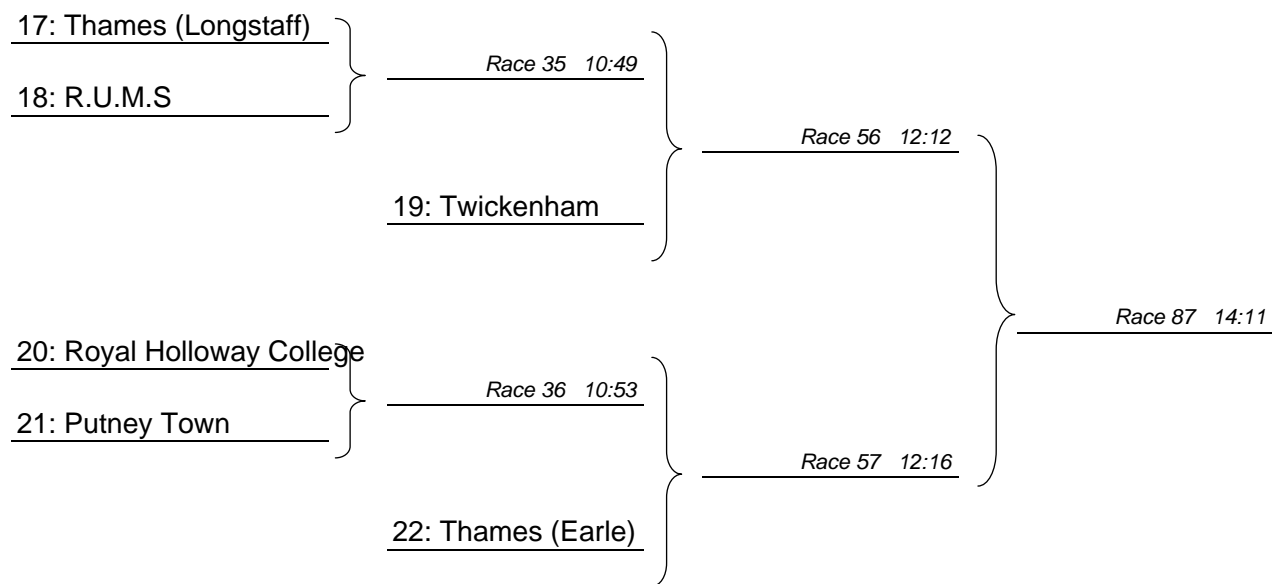

Open Senior 3 Eights Sponsored by The RFU