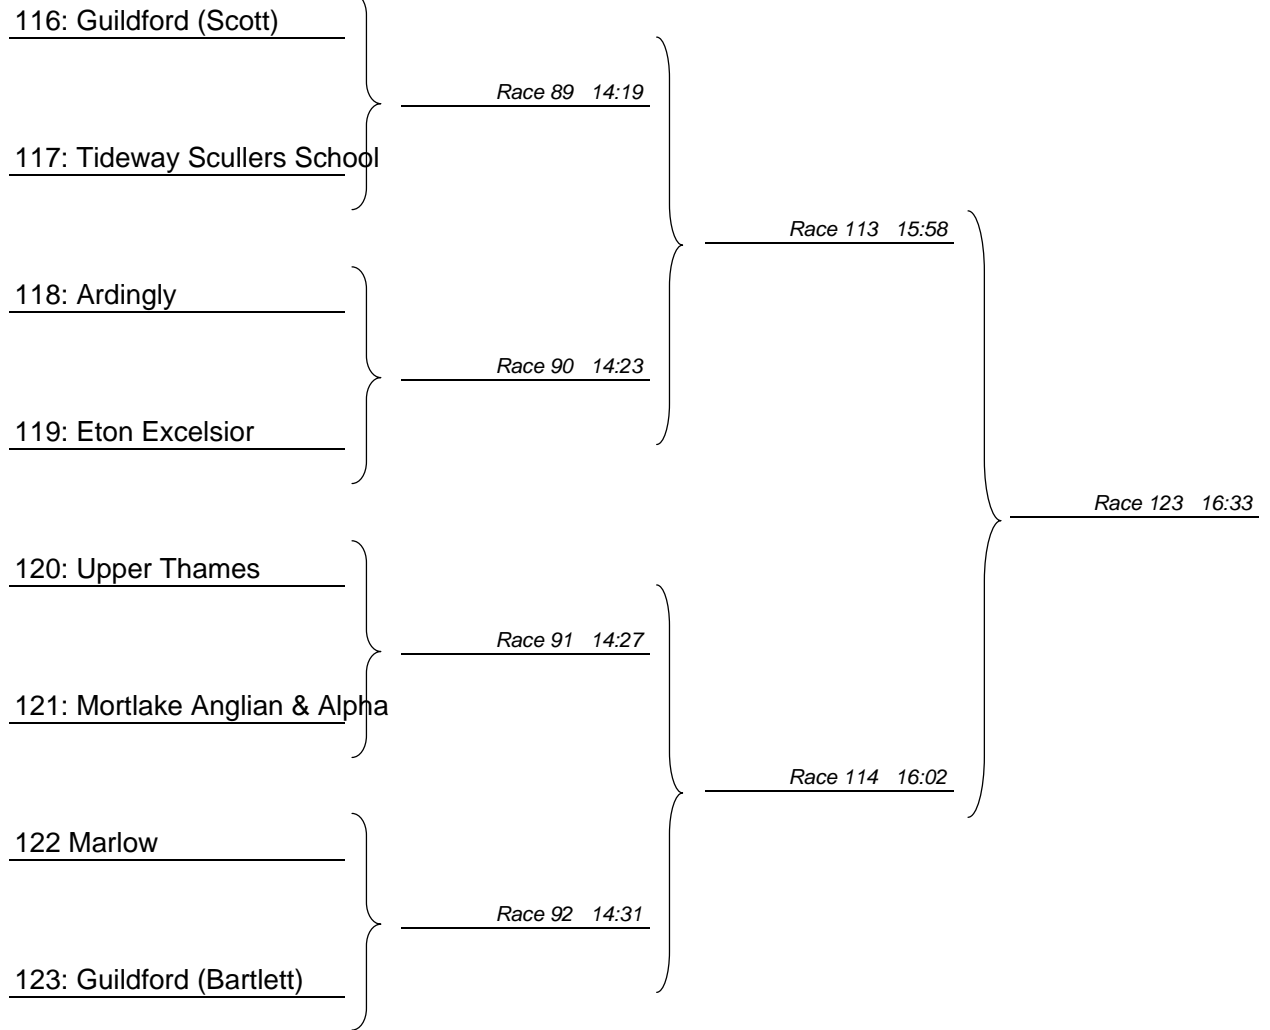

Womens' Senior 4 Double Sculls