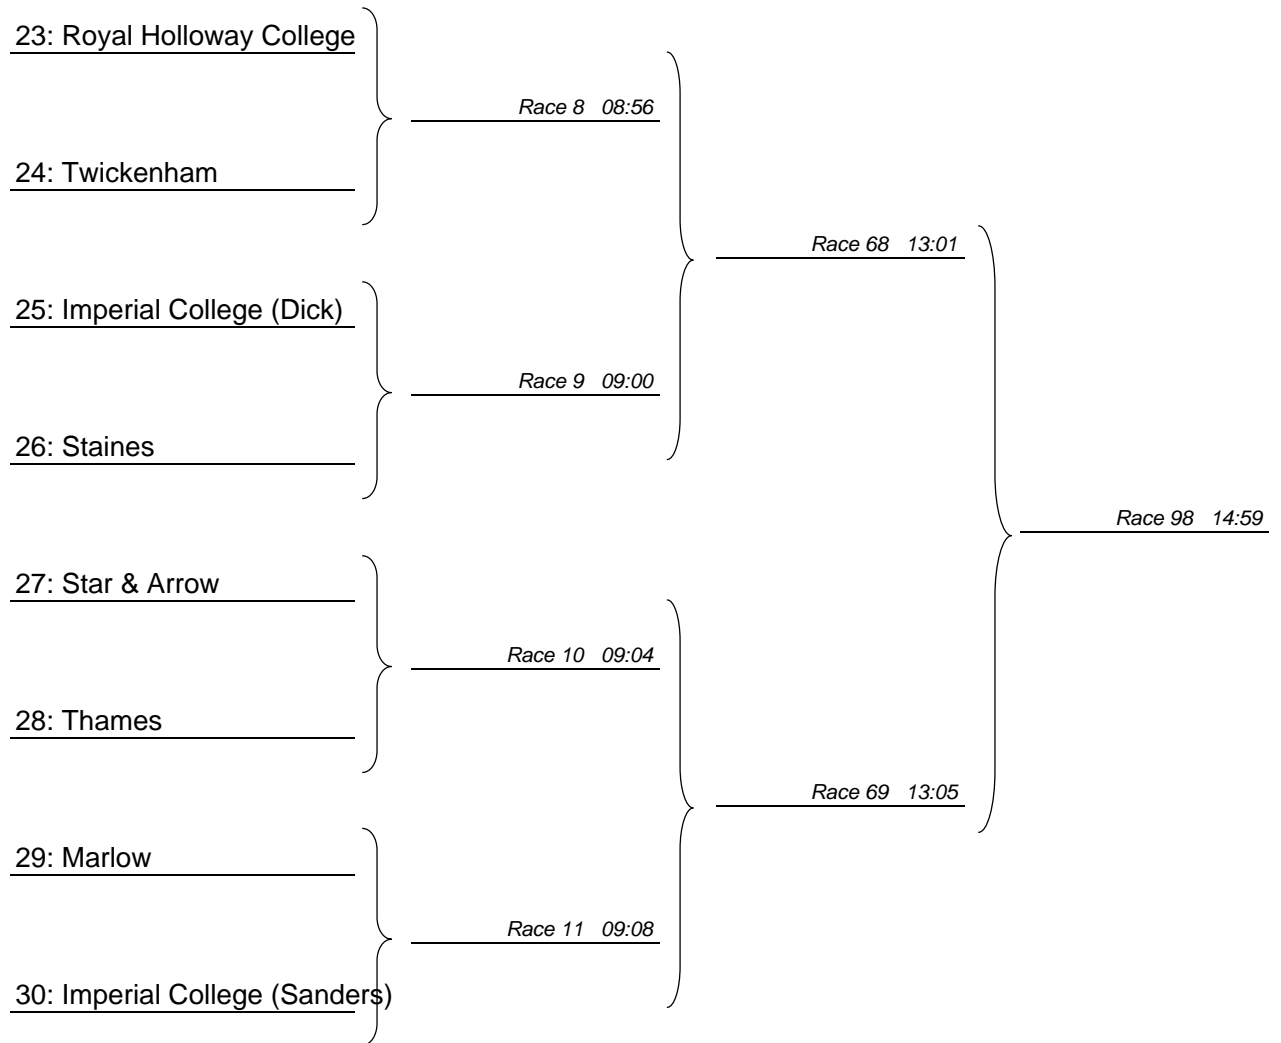

Open Senior 3 Coxed Fours Sponsored by Life Fitness