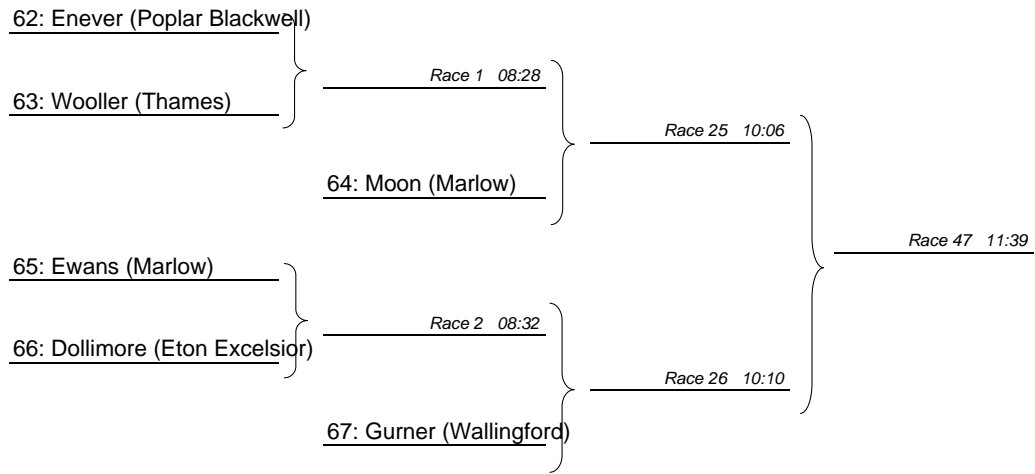

Open Novice Single Sculls - Division A Sponsored by Waterview