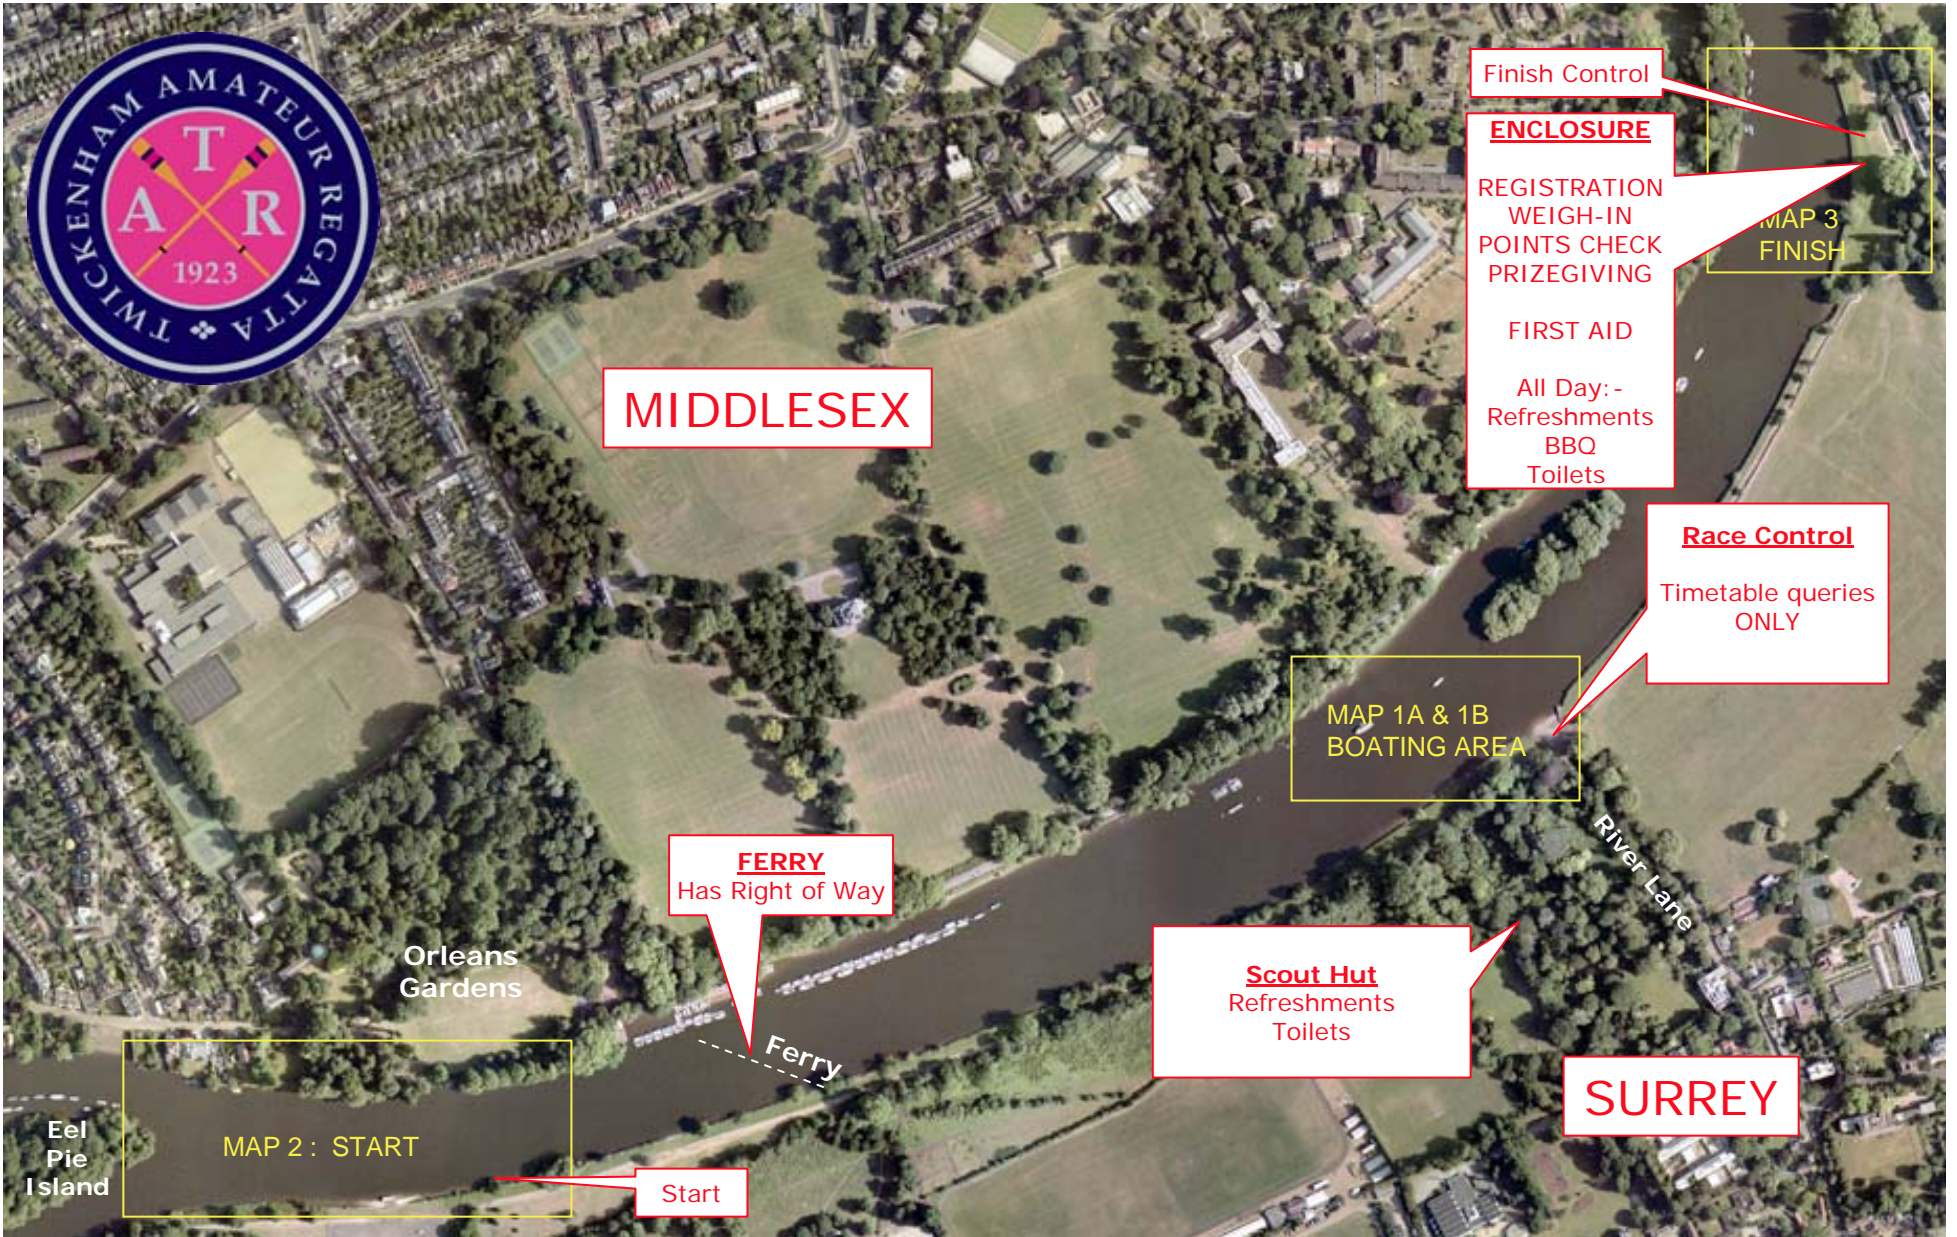

**Race Control**

Timetable queries  
ONLY

MAP 1A & 1B  
BOATING AREA

**FERRY**  
Has Right of Way

**Scout Hut**  
Refreshments  
Toilets

SURREY

Orleans  
Gardens

Ferry

River Lane

MAP 2 : START

Start

Eel  
Pie  
Island

# Twickenham Regatta : Aerial View of Course

## MAP 2: START AREA