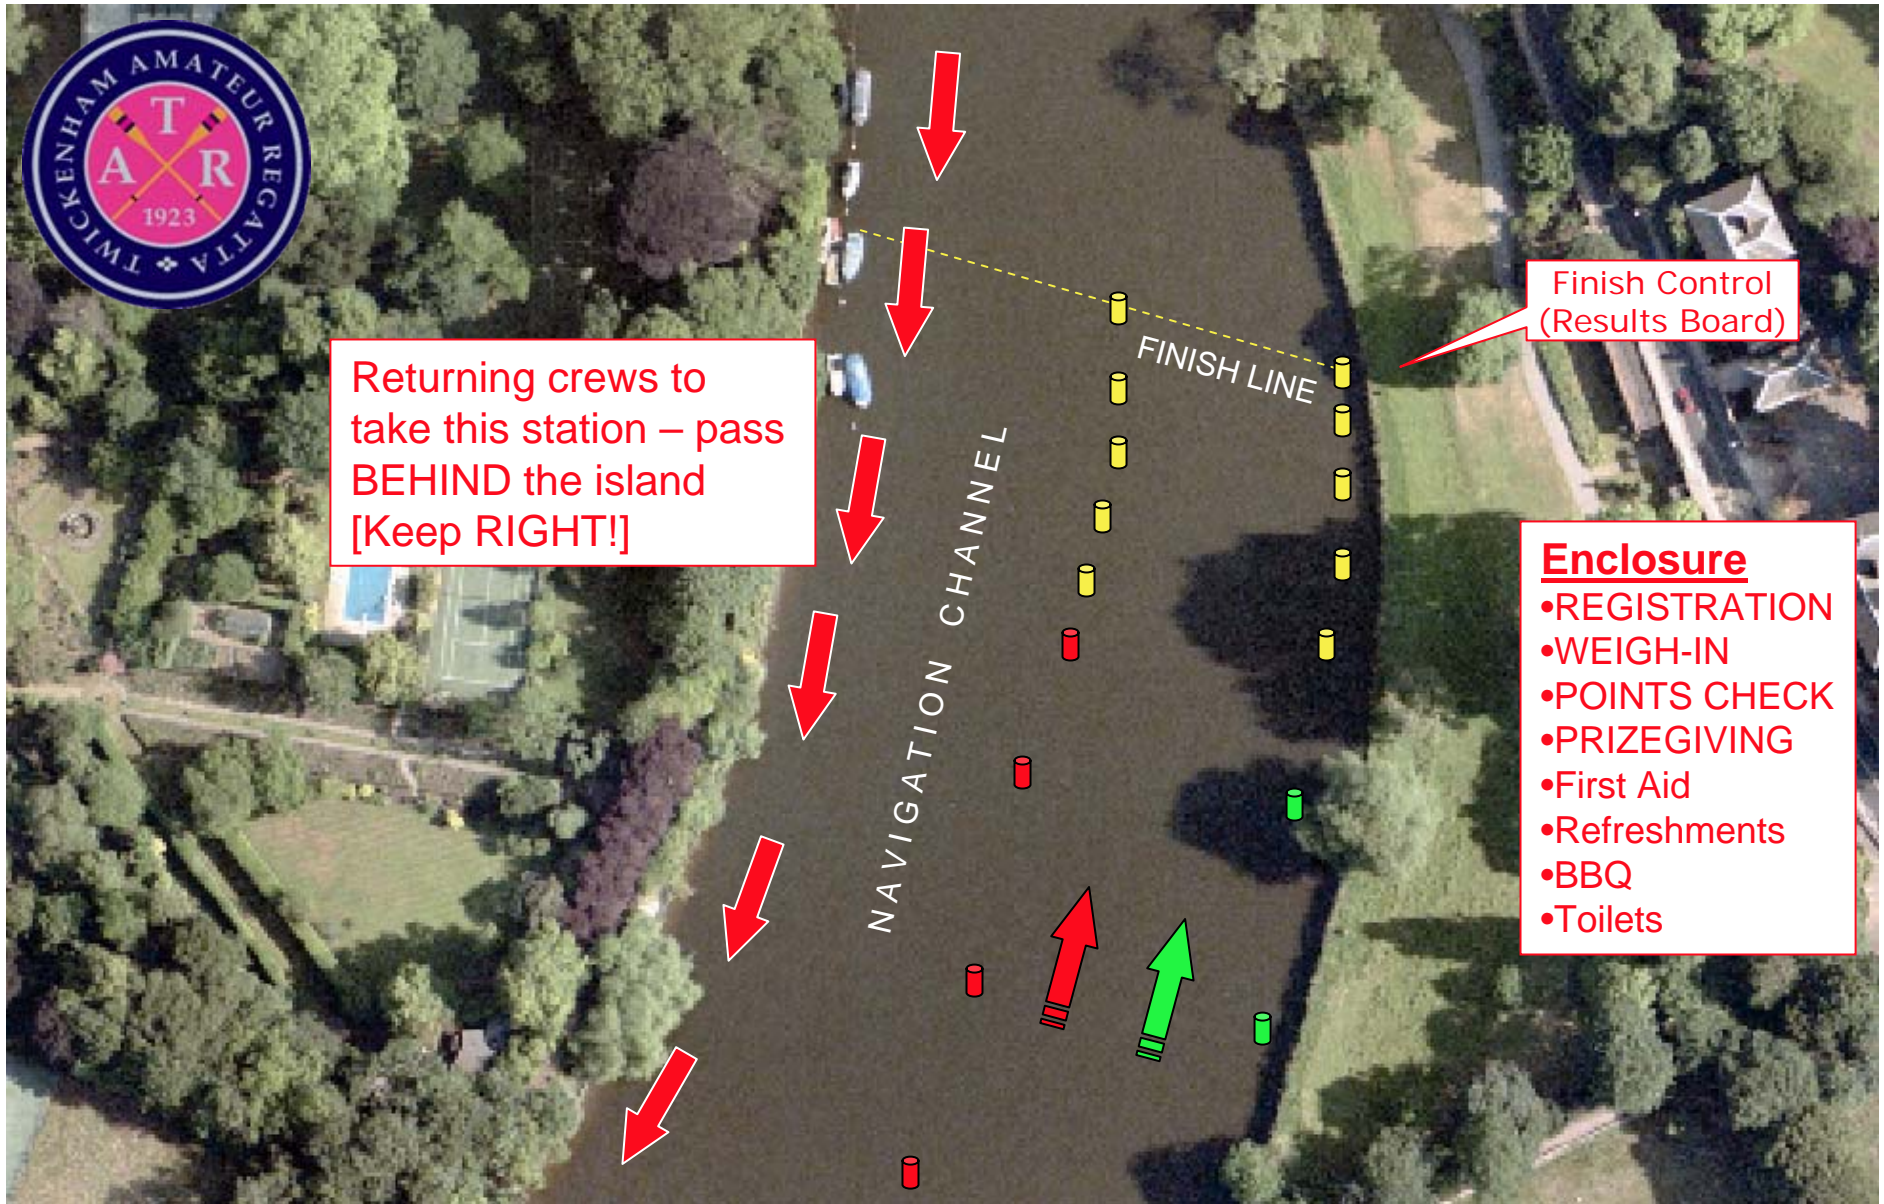

Twickenham Regatta : Aerial View of Course

MAP 3 : FINISH AREA

Returning crews to take this station – pass BEHIND the island [Keep RIGHT!]

Finish Control (Results Board)

1. **Enclosure**
2. •REGISTRATION
   - •WEIGH-IN
   - •POINTS CHECK
   - •PRIZEGIVING
   - •First Aid
   - •Refreshments
   - •BBQ
   - •Toilets