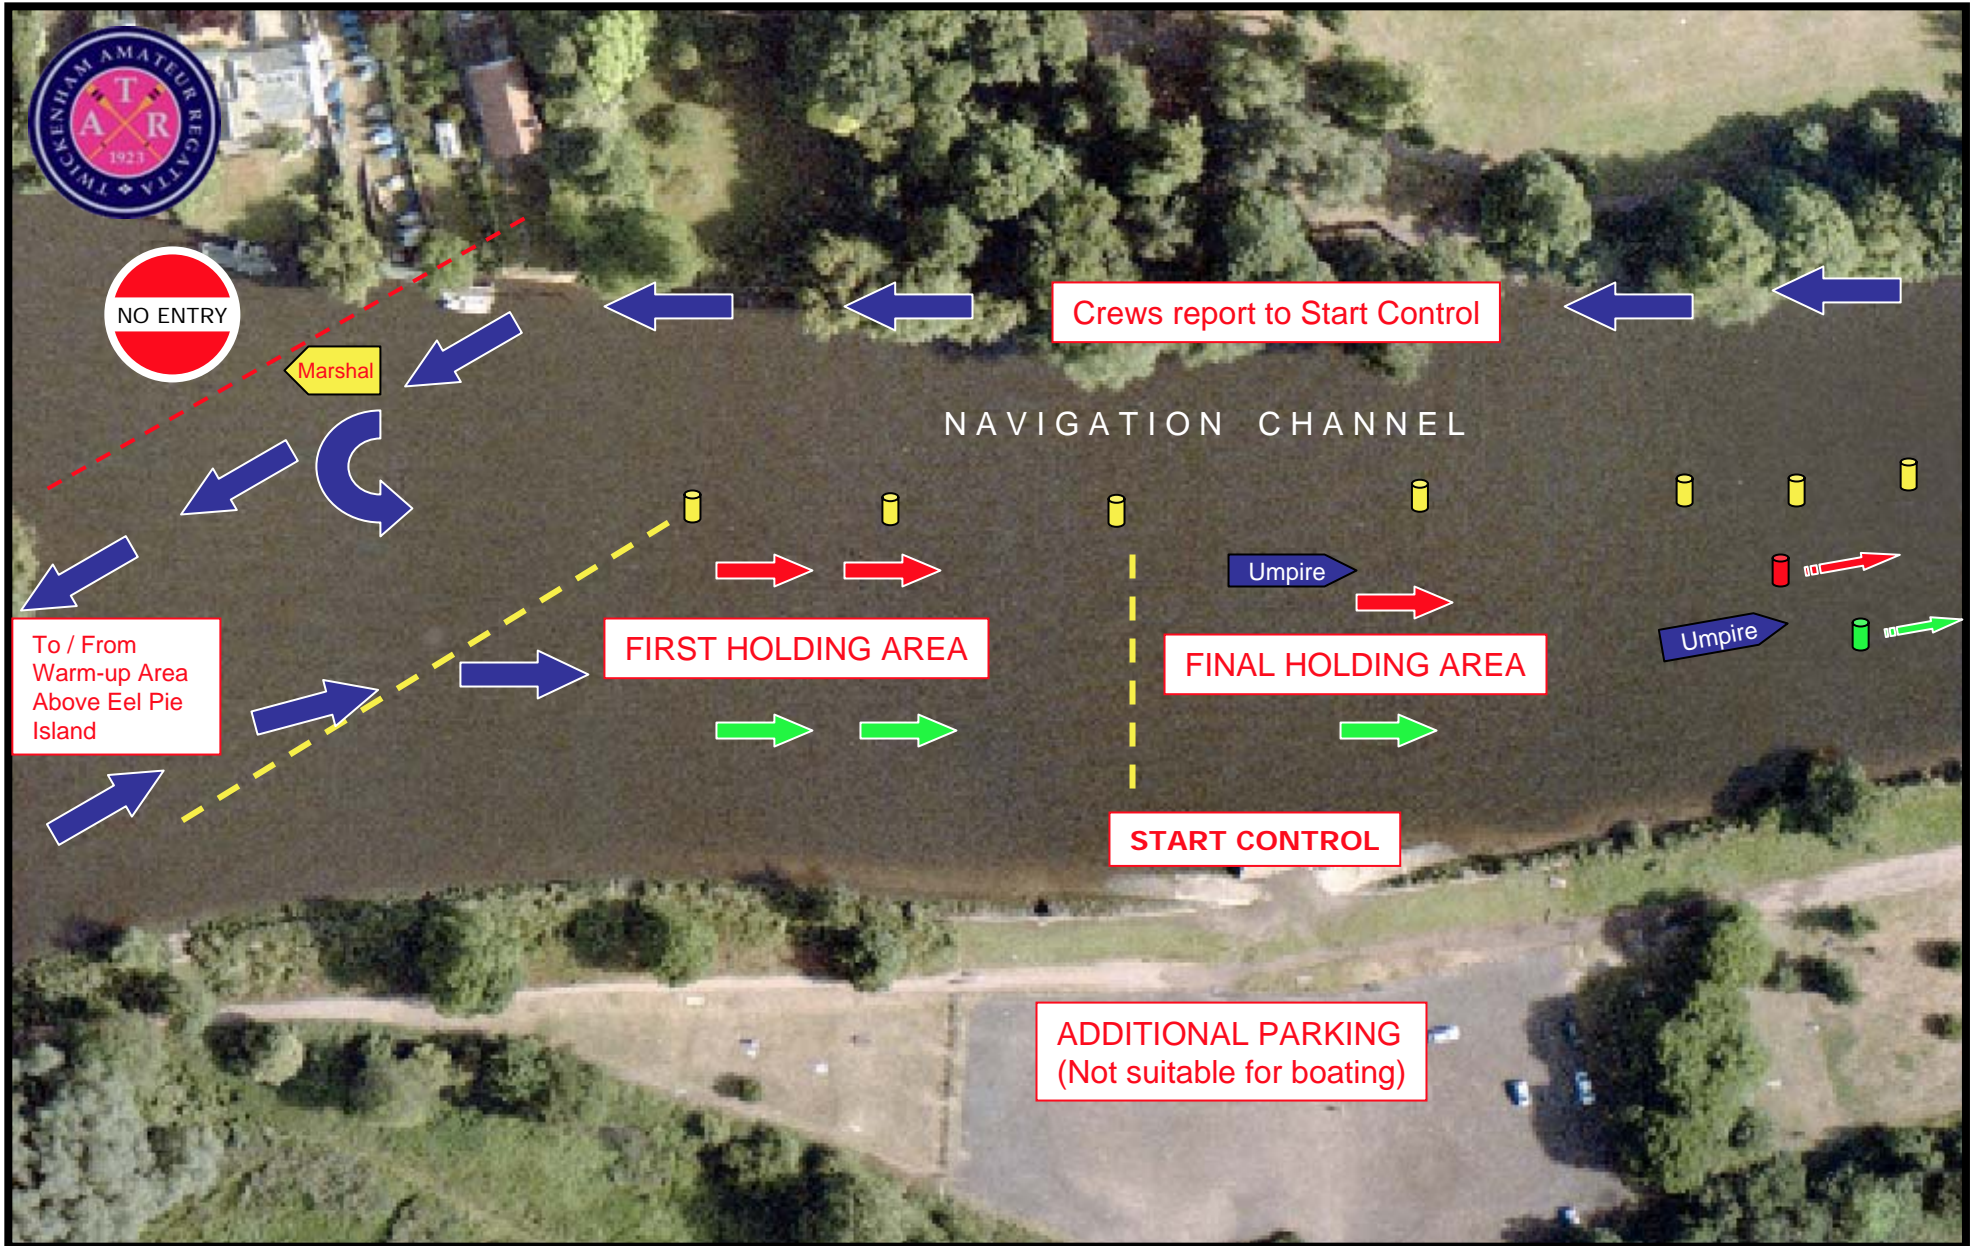

**Race Control**

Timetable queries  
ONLY

MAP 1A & 1B  
BOATING AREA

**FERRY**  
Has Right of Way

**Scout Hut**  
Refreshments  
Toilets

SURREY

Orleans  
Gardens

Ferry

River Lane

MAP 2 : START

Start

Eel  
Pie  
Island

## MAP 2: START AREA

## MAP 3 : FINISH AREA

Returning crews to take this station – pass BEHIND the island [Keep RIGHT!]

Finish Control (Results Board)

- Enclosure**
- REGISTRATION
  - WEIGH-IN
  - POINTS CHECK
  - PRIZEGIVING
  - First Aid
  - Refreshments
  - BBQ
  - Toilets